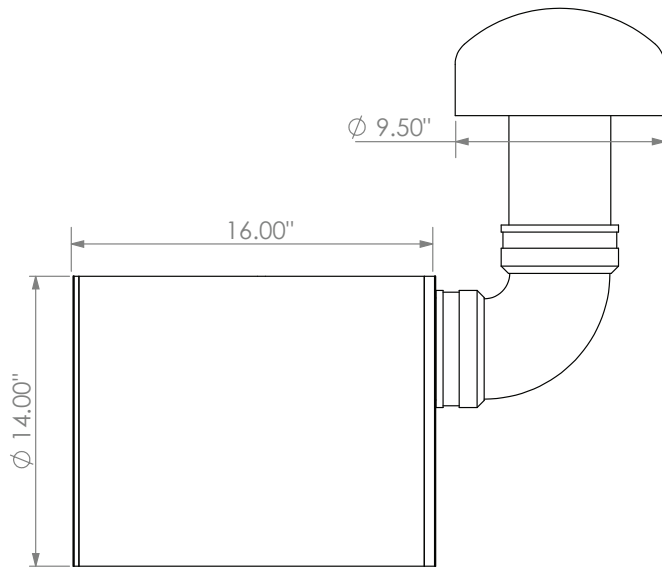

SONANCE LANDSCAPE SERIES

LS10SUB In-Ground Subwoofer

- 1/2" Thk. (HDPE) Sealed Enclosure
- Front firing Band-pass Design
- Vertically Mounted 10" Woofer
- Tuned Port / Deep, powerful, tight bass
- Copper Toroidal Wound 70V Transformer
- Professional-Grade Electronics

Description	In-Ground Subwoofer
Dimensions	16.00"L x 14.00" Dia.
Enclosure	Non-corrosive 1/2" Thk. (HDPE)
Speaker Sizes	10.00" Dia.
Frequency Response	35Hz-100Hz
Listening Area	2000 sq. ft. omnidirectional
Speaker Input	70.7 volt / 100 watt
Weight	54 lbs.

*Specifications subject to change without notice.