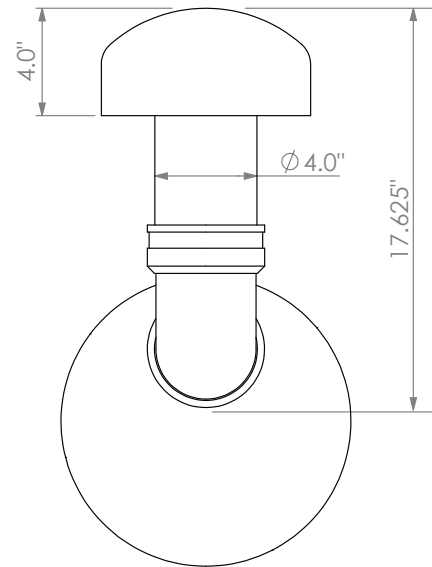

SONANCE LANDSCAPE SERIES

LS10SUB In-Ground Subwoofer

- 1/2" Thk. (HDPE) Sealed Enclosure
- Front firing Band-pass Design
- Vertically Mounted 10" Woofer
- Tuned Port / Deep, powerful, tight bass
- Copper Toroidal Wound 70V Transformer
- Professional-Grade Electronics

Description	In-Ground Subwoofer
Dimensions	16.00"L x 14.00" Dia.
Enclosure	Non-corrosive 1/2" Thk. (HDPE)
Speaker Sizes	10.00" Dia.
Frequency Response	35Hz-100Hz
Listening Area	2000 sq. ft. omnidirectional
Speaker Input	70.7 volt / 100 watt
Weight	54 lbs.

*Specifications subject to change without notice.