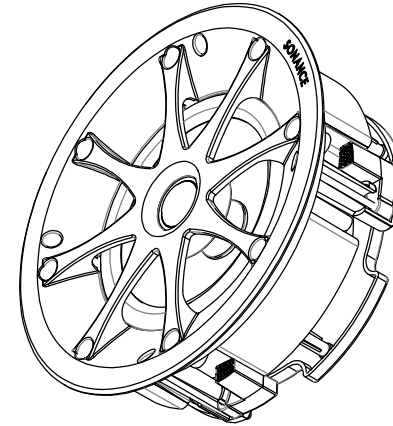

FRONT

BACK/MINIMUM CUTOUT

MOUNTING DEPTH

GRILLE

ISOMETRIC

SONANCE
 212 Avenida Fabricante, San Clemente, CA. 92630
 800 582-7777 949 492-7777 FAX 949 361-5579
 www.sonance.com

VP64R SST XT

SCALE: 1:1

DRAWN BY:

DRAWN - PART NUMBER

REV.

SHEET: 01

RELEASED ON: