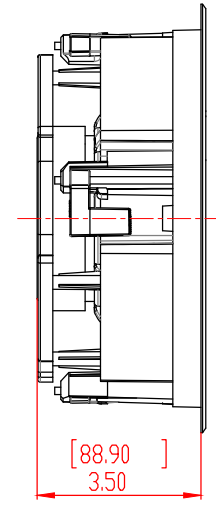

FRONT

BACK/MINIMUM CUTOUT

MOUNTING DEPTH

GRILLE

ISOMETRIC

SONANCE
 212 Avenida Fabricante, San Clemente, CA. 92630
 800 582-7777 949 492-7777 FAX 949 361-5579
 www.sonance.com

VP64R SST XT

SCALE: 1:1

DRAWN BY:

DRAWN - PART NUMBER

REV.

SHEET: 01

RELEASED ON: