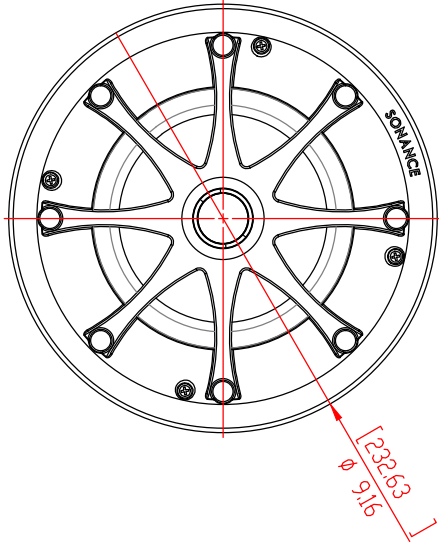

FRONT

BACK/MINIMUM CUTOUT

MOUNTING DEPTH

GRILLE

ISOMETRIC

SONANCE
 212 Avenida Fabricante, San Clemente, CA. 92630
 800 582-7777 949 492-7777 FAX 949 361-5579
 www.sonance.com

VP64R SST XT

SCALE: 1:1

DRAWN BY:

DRAWN - PART NUMBER

REV.

SHEET: 01

RELEASED ON: