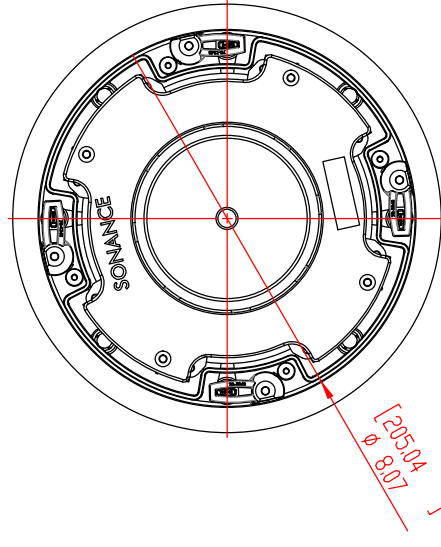

FRONT

BACK/MINIMUM CUTOUT

MOUNTING DEPTH

GRILLE

ISOMETRIC

SONANCE
 212 Avenida Fabricante, San Clemente, CA. 92630
 800 582-7777 949 492-7777 FAX 949 361-5579
 www.sonance.com

VP64R SST XT

SCALE: 1:1

DRAWN BY:

DRAWN - PART NUMBER

REV.

SHEET: 01

RELEASED ON: