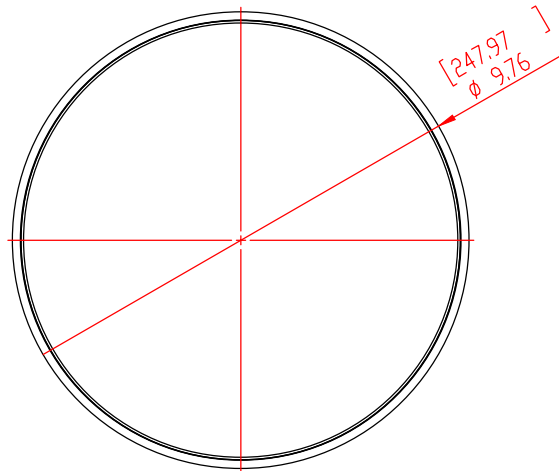

FRONT

BACK/MINIMUM CUTOUT

MOUNTING DEPTH

GRILLE

ISOMETRIC

SONANCE
 212 Avenida Fabricante, San Clemente, CA. 92630
 800 582-7777 949 492-7777 FAX 949 361-5579
 www.sonance.com

VP64R SST XT

SCALE: 1:1

DRAWN BY:

DRAWN - PART NUMBER

REV.

SHEET: 01

RELEASED ON: