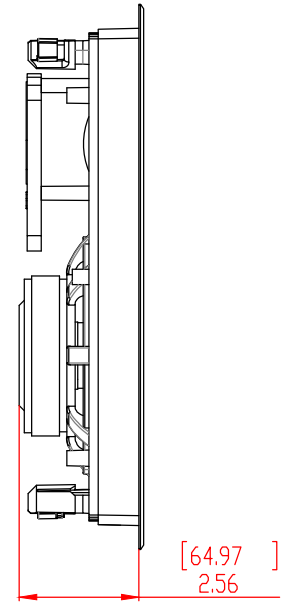

FRONT

BACK/MINIMUM CUTOUT

MOUNTING DEPTH

GRILLE

ISOMETRIC

**SONANCE**  
 212 Avenida Fabricante, San Clemente, CA. 92630  
 800 582-7777 949 492-7777 FAX 949 361-5579  
 www.sonance.com

VP62 XT

SCALE: 1:1  
SHEET: 01

DRAWN BY:  
REV. PART NUMBER

RELEASED ON:  
REV.