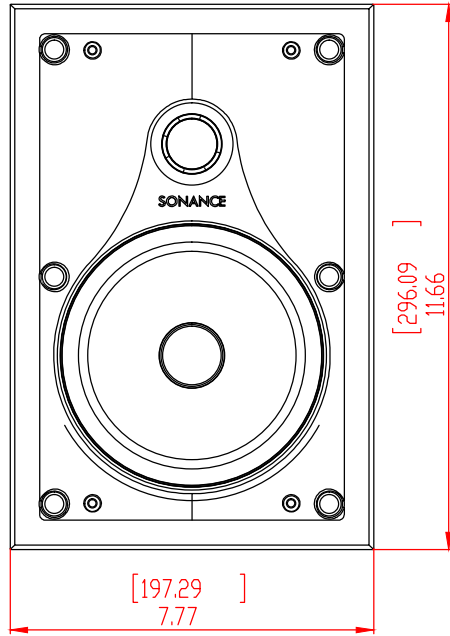

FRONT

BACK/MINIMUM CUTOUT

MOUNTING DEPTH

GRILLE

ISOMETRIC

**SONANCE**  
 212 Avenida Fabricante, San Clemente, CA. 92630  
 800 582-7777 949 492-7777 FAX 949 361-5579  
 www.sonance.com

VP62 XT

SCALE: 1:1  
SHEET: 01

DRAWN BY:  
REV. PART NUMBER

RELEASED ON:  
REV.