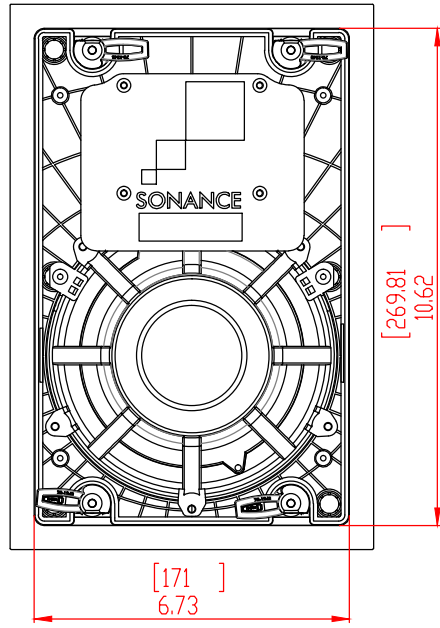

FRONT

BACK/MINIMUM CUTOUT

MOUNTING DEPTH

GRILLE

ISOMETRIC

**SONANCE**  
 212 Avenida Fabricante, San Clemente, CA. 92630  
 800 582-7777 949 492-7777 FAX 949 361-5579  
 www.sonance.com

VP62 XT

SCALE: 1:1  
SHEET: 01

DRAWN BY:  
REV. PART NUMBER

RELEASED ON:  
REV.