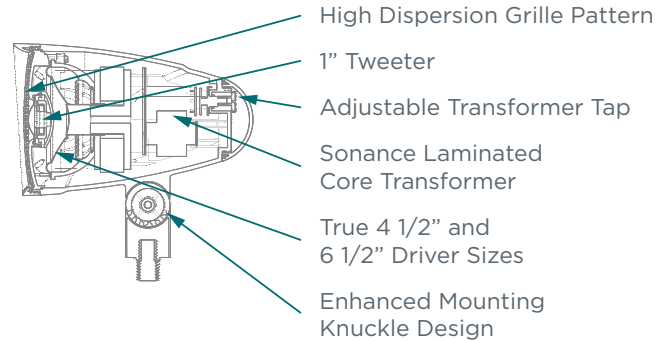

Performance

- Part of a scalable system that delivers perfectly even coverage and unequalled sonic performance throughout any space
- Sonance Laminated Core Transformer
- 70V/100V or 8 Ohm configuration allow for flexible landscape designs

Installation

- 1/2" NPT male mounting threads enable flexible mounting options

Environmental

- UV-resistant composite enclosure
- Robust construction designed to handle extreme conditions
- Rust-proof protective grille