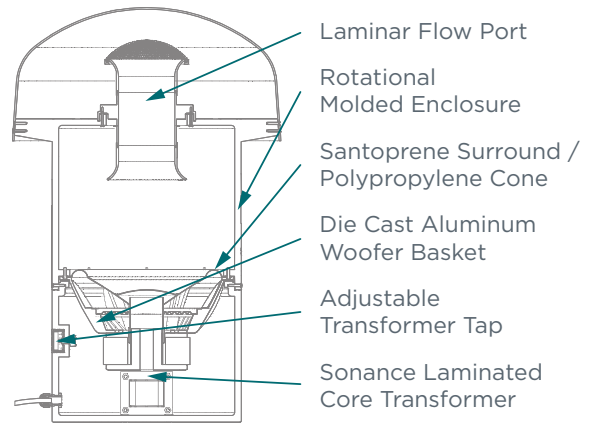

Performance

- Part of a scalable system that delivers perfectly even coverage and unequalled sonic performance throughout any space
- Sonance Laminated Core Transformer
- 70V/100V or 8 Ohm configuration allow for flexible landscape designs

Installation

- 1/2" NPT male mounting threads enable flexible mounting options

Environmental

- UV-resistant composite enclosure
- Robust construction designed to handle extreme conditions
- Rust-proof protective grille