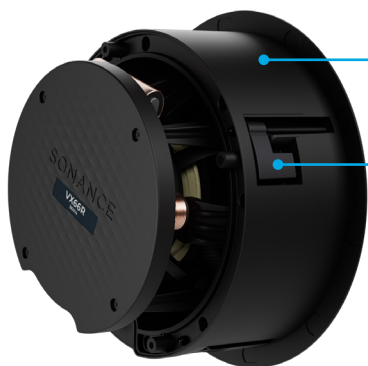

SONANCE

VX

### VX MODELS

### FLEX FRAME MOUNTING SYSTEM | KEY FEATURES

The Flex Frame Mounting System consists of an installation frame and speaker module for flexibility of the install process. Choose to either install in like the current VP line-up OR split the install into two steps for easier manageability.

CDX Crossover

Roto-Lock™ Clamps

Next Gen Transducers

Sinusoidal Textured Waveguide

One-Stage or Two-Stage Flex Frame Installation

(VX60R & VX80R uses one-stage only)