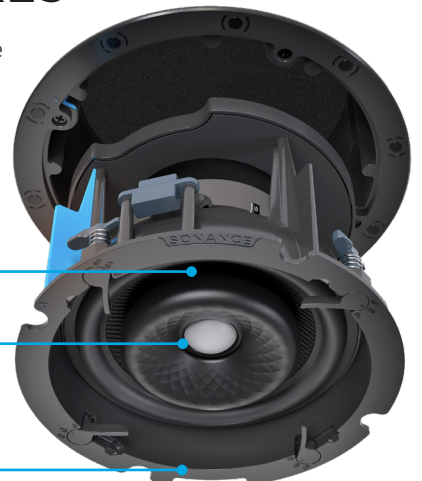

### SONANCE

*James*

### FLEX FRAME MOUNTING SYSTEM | KEY FEATURES

The Flex Frame Mounting System consists of an installation frame and speaker module for flexibility of the install process. Choose to either install in like the current VP line-up OR split the install into two steps for easier manageability.

CDX Crossover

Roto-Lock™ Clamps

Next Gen Transducers

Sinusoidal Textured Waveguide

One-Stage or Two-Stage Flex Frame Installation

(VX60R & VX80R uses one-stage only)