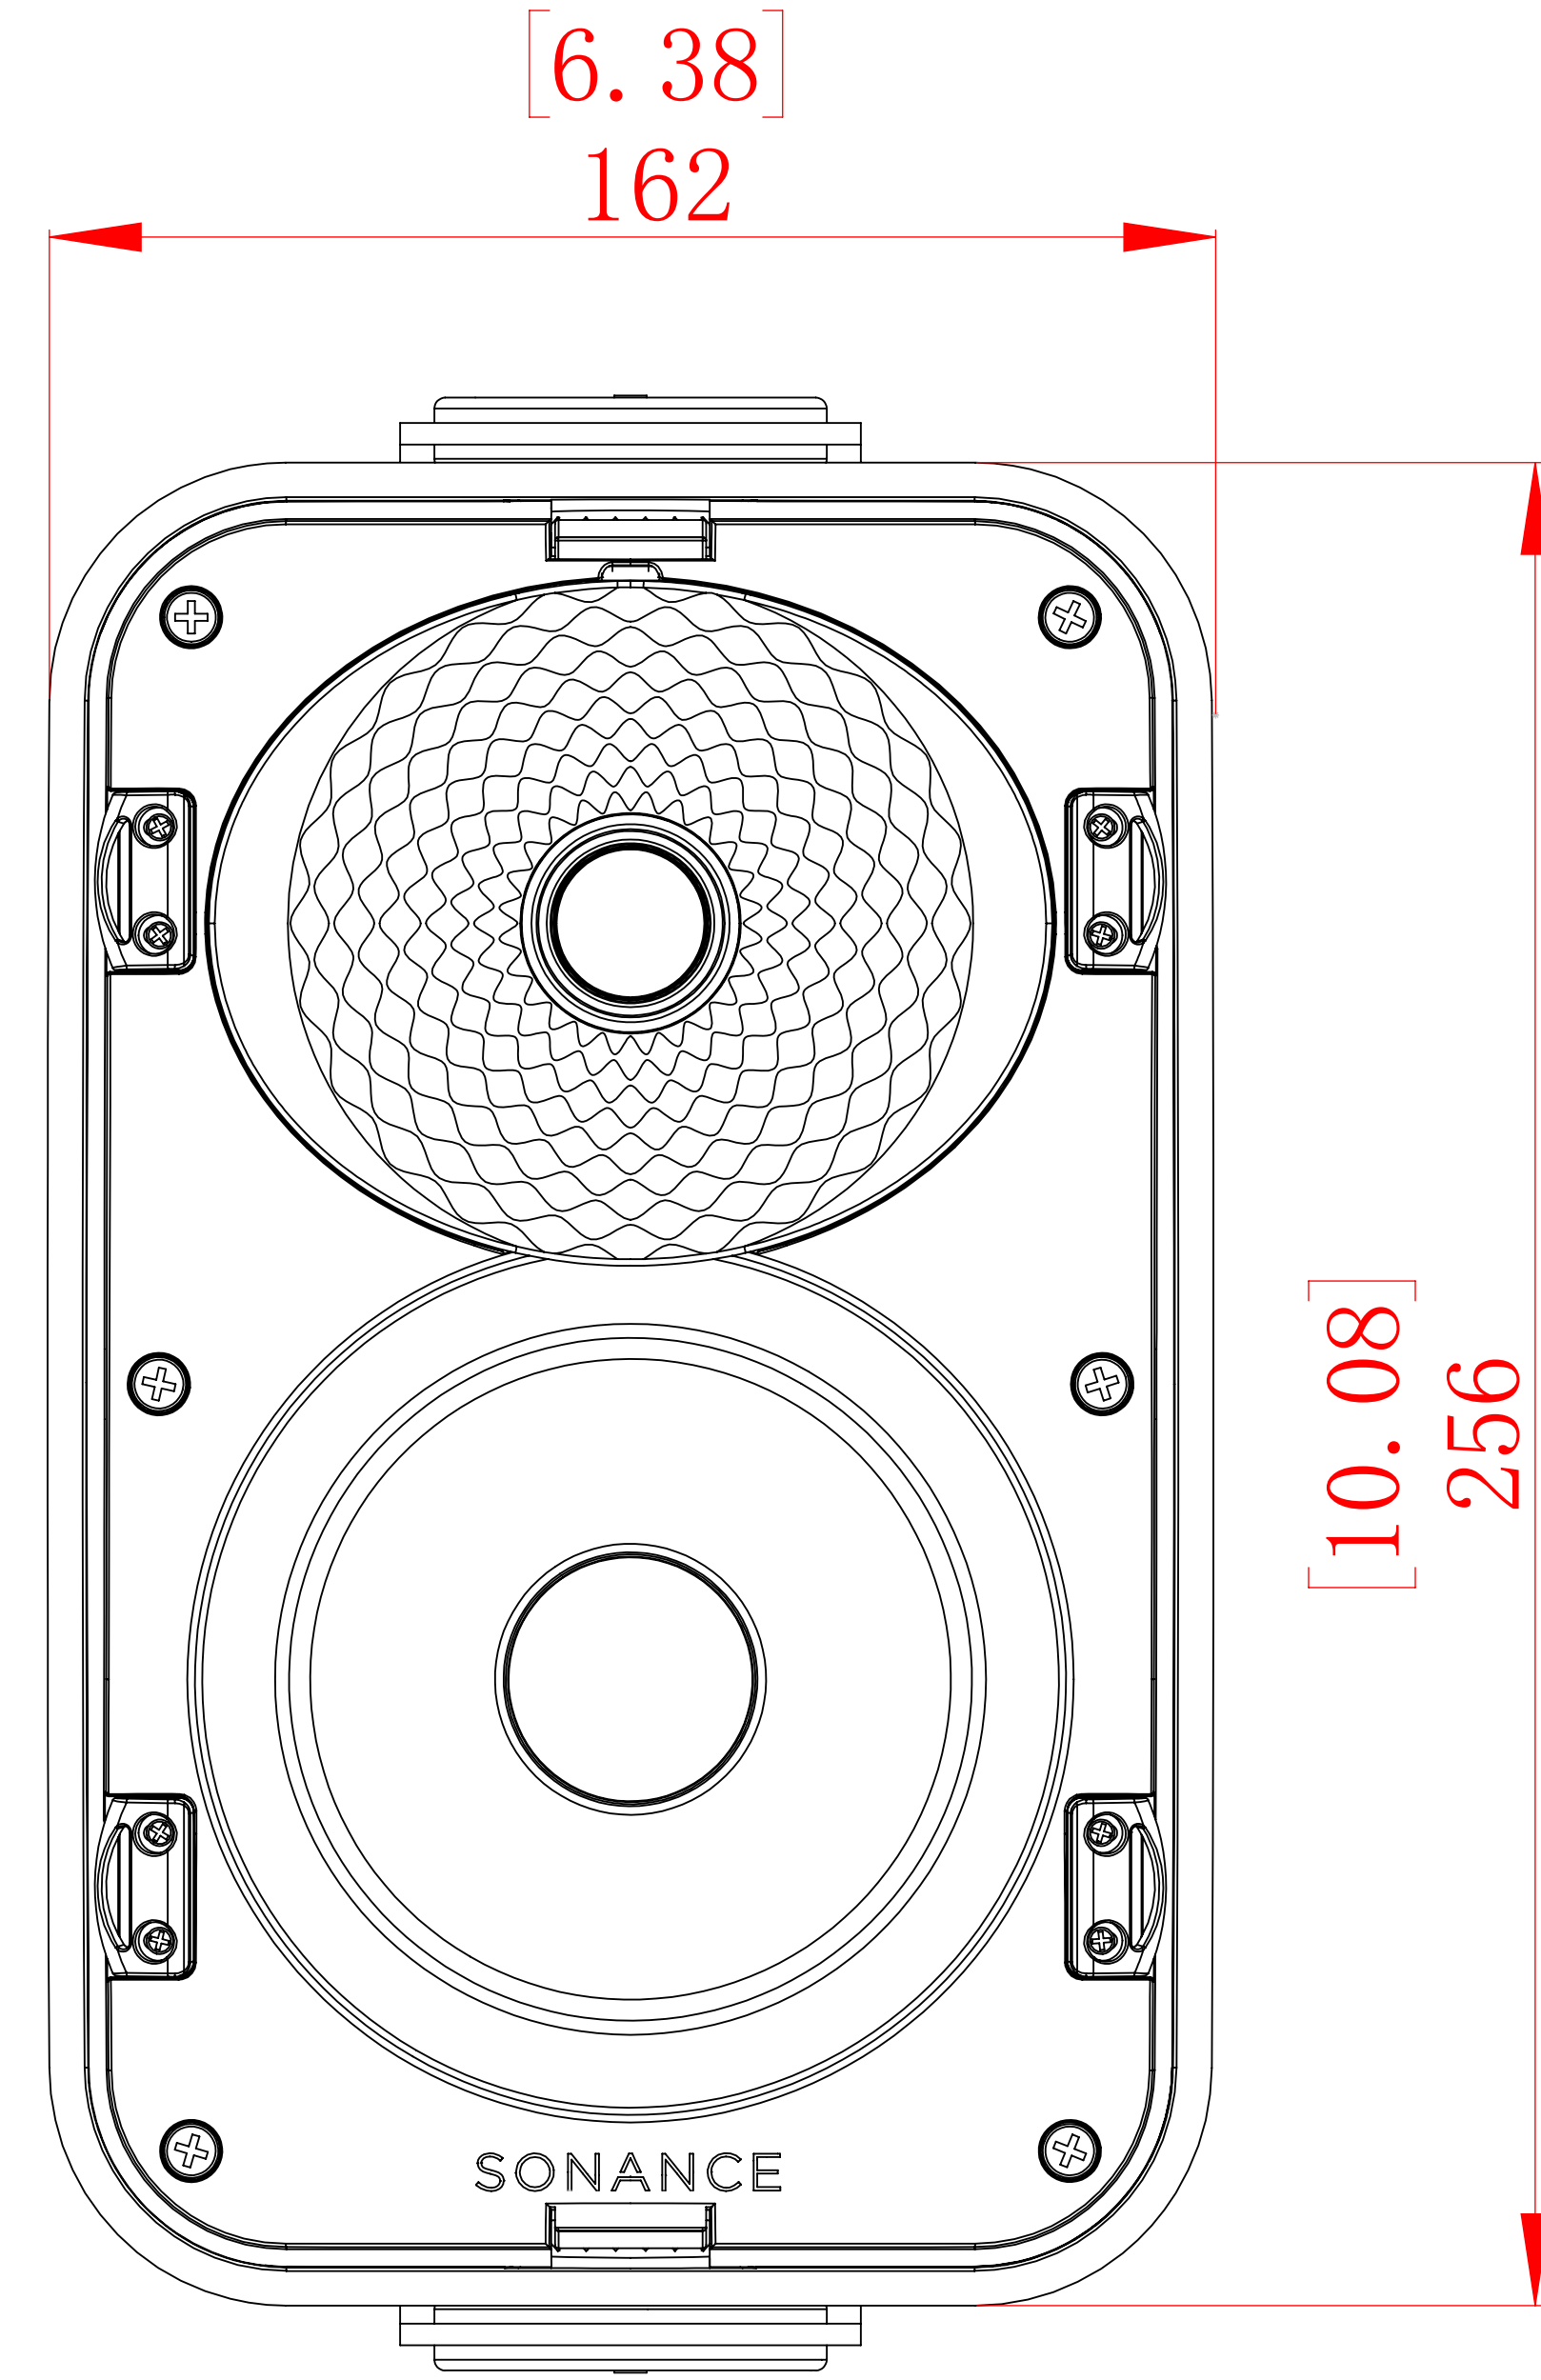

FRONT

LEFT

BACK

TOP

ISOMETRIC

SONANCE 991 Calle Amanecer
 San Clemente, California 92673 USA.
 949 492-7777
 www.sonance.com

MX56 SPEAKER

SCALE: 1 : 1

DRAWN BY: Roy

DRWN - PART NUMBER

REV.

SHEET: 01

RELEASED ON: