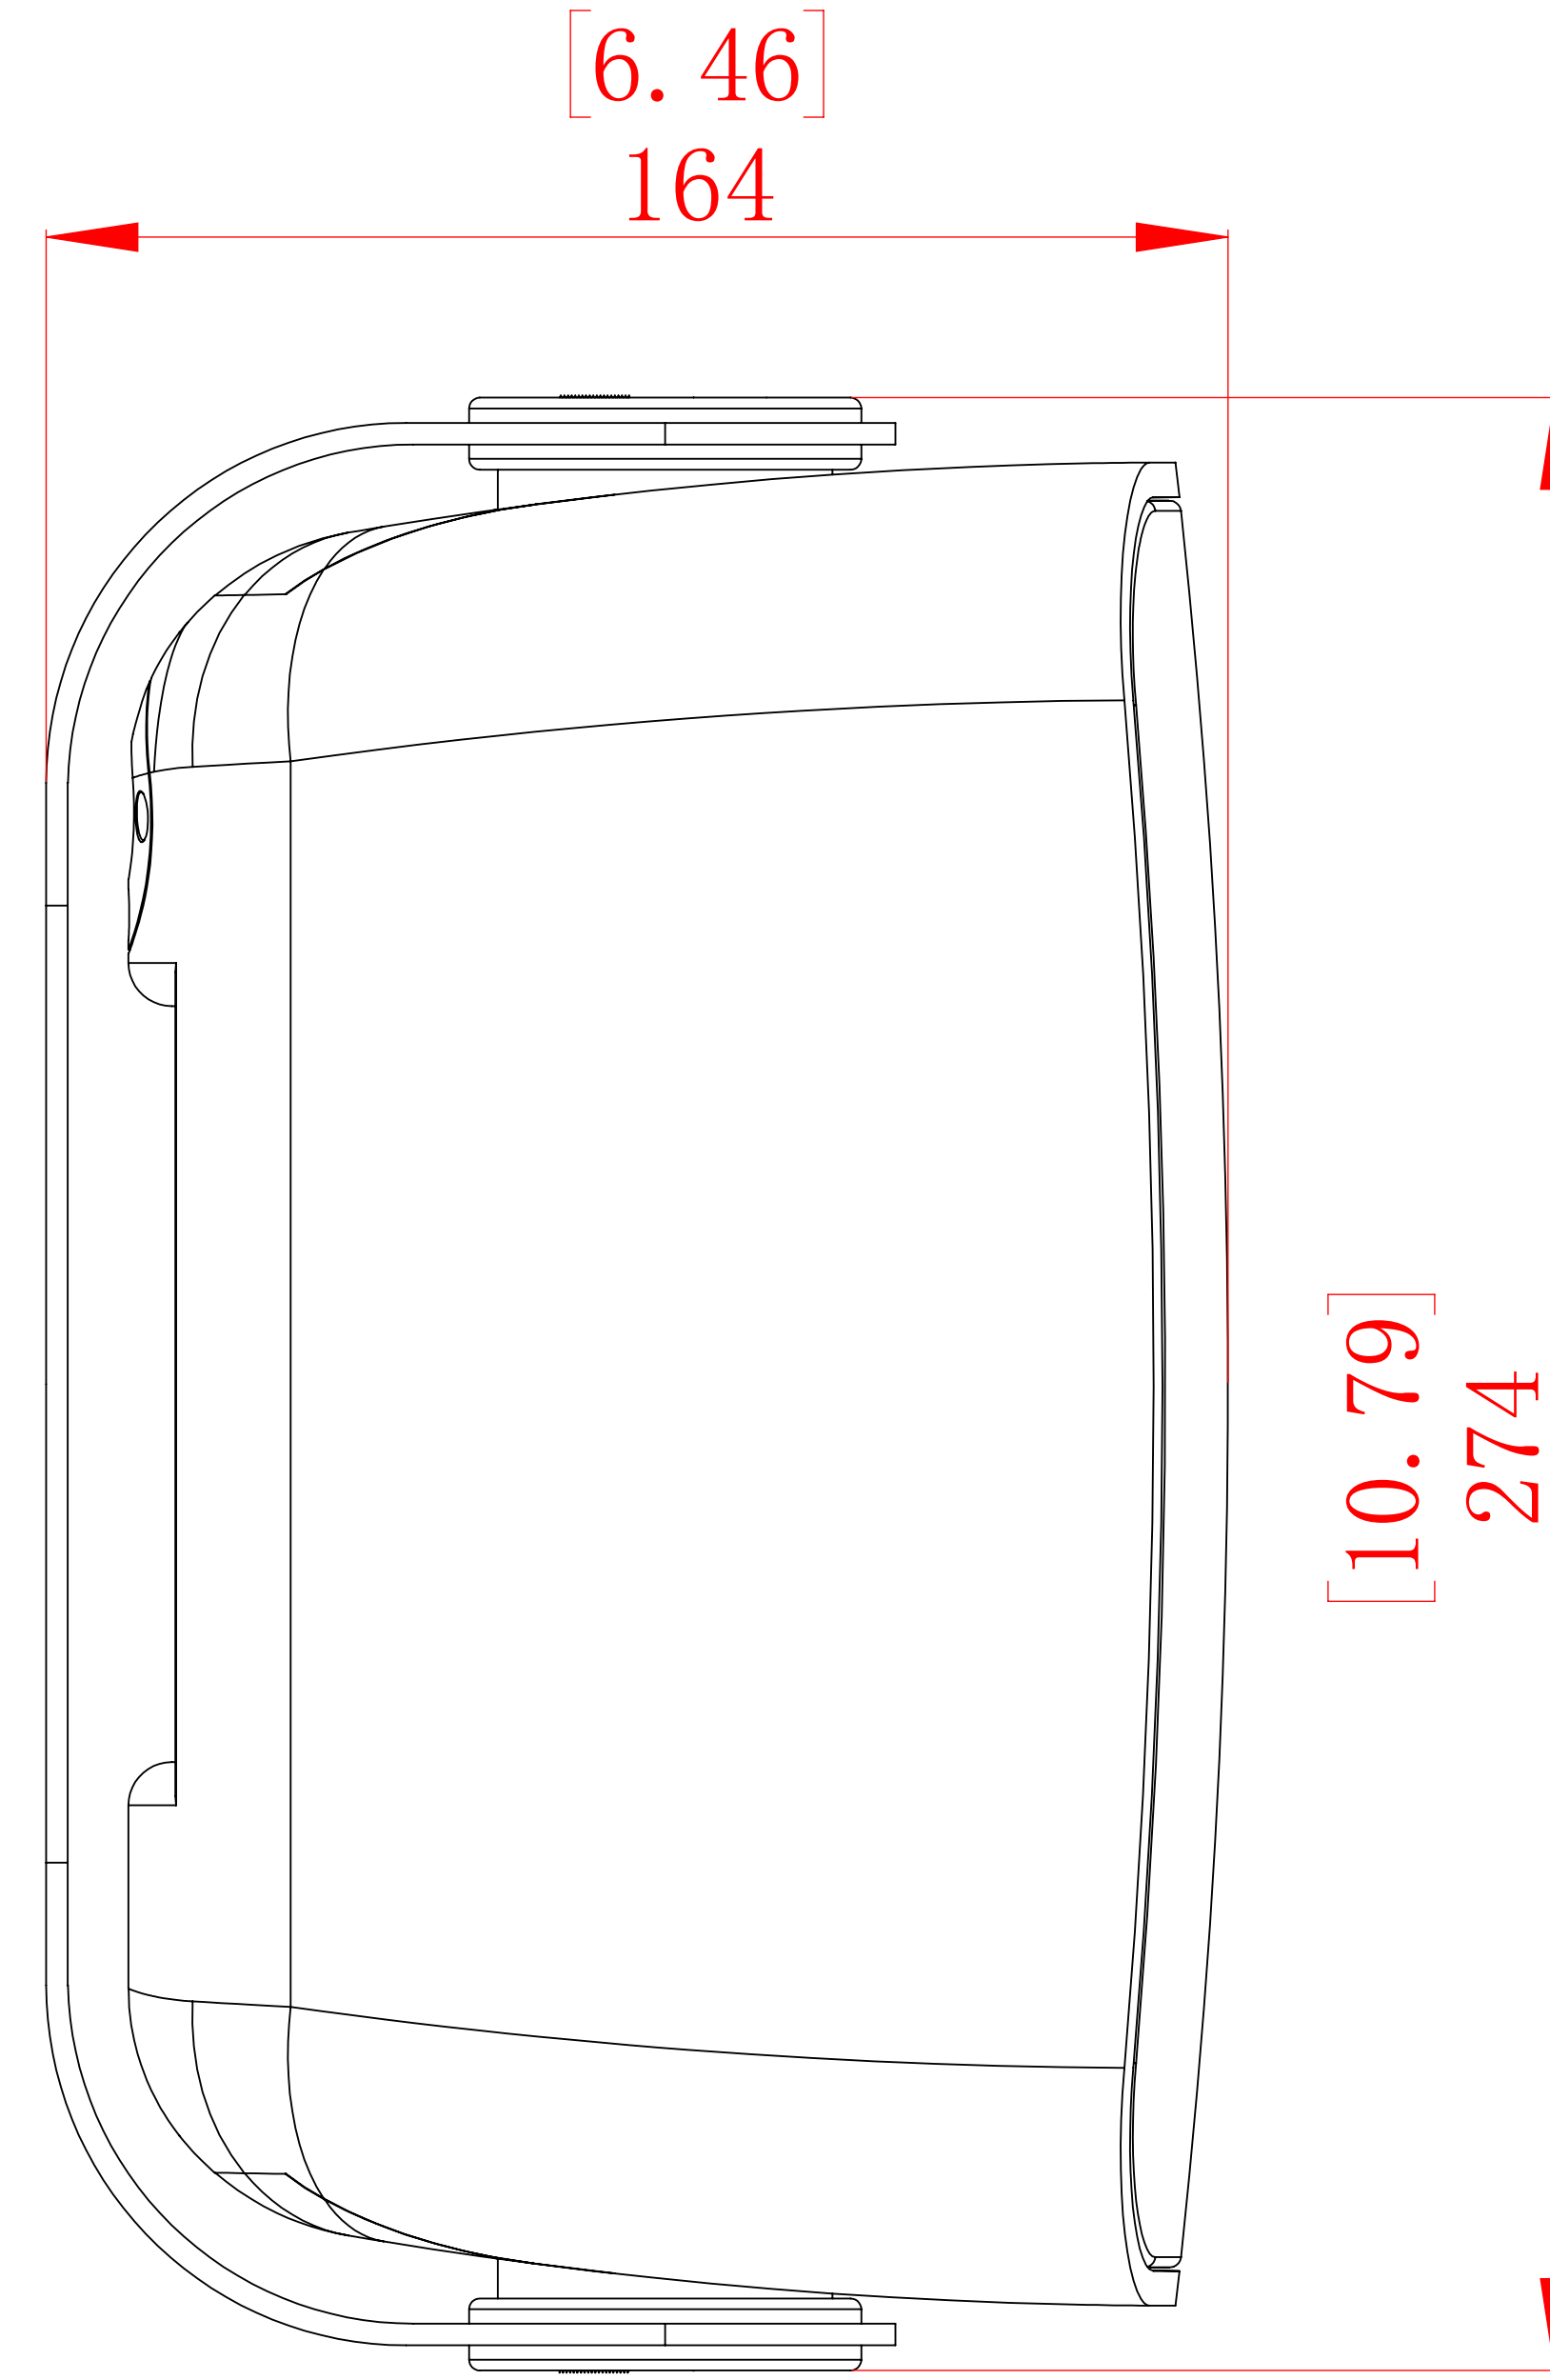

FRONT

LEFT

BACK

TOP

ISOMETRIC

SONANCE 991 Calle Amanecer
 San Clemente, California 92673 USA.
 949 492-7777
 www.sonance.com

MX56 SPEAKER

SCALE: 1 : 1

DRAWN BY: Roy

DRWN - PART NUMBER

REV.

SHEET: 01

RELEASED ON: