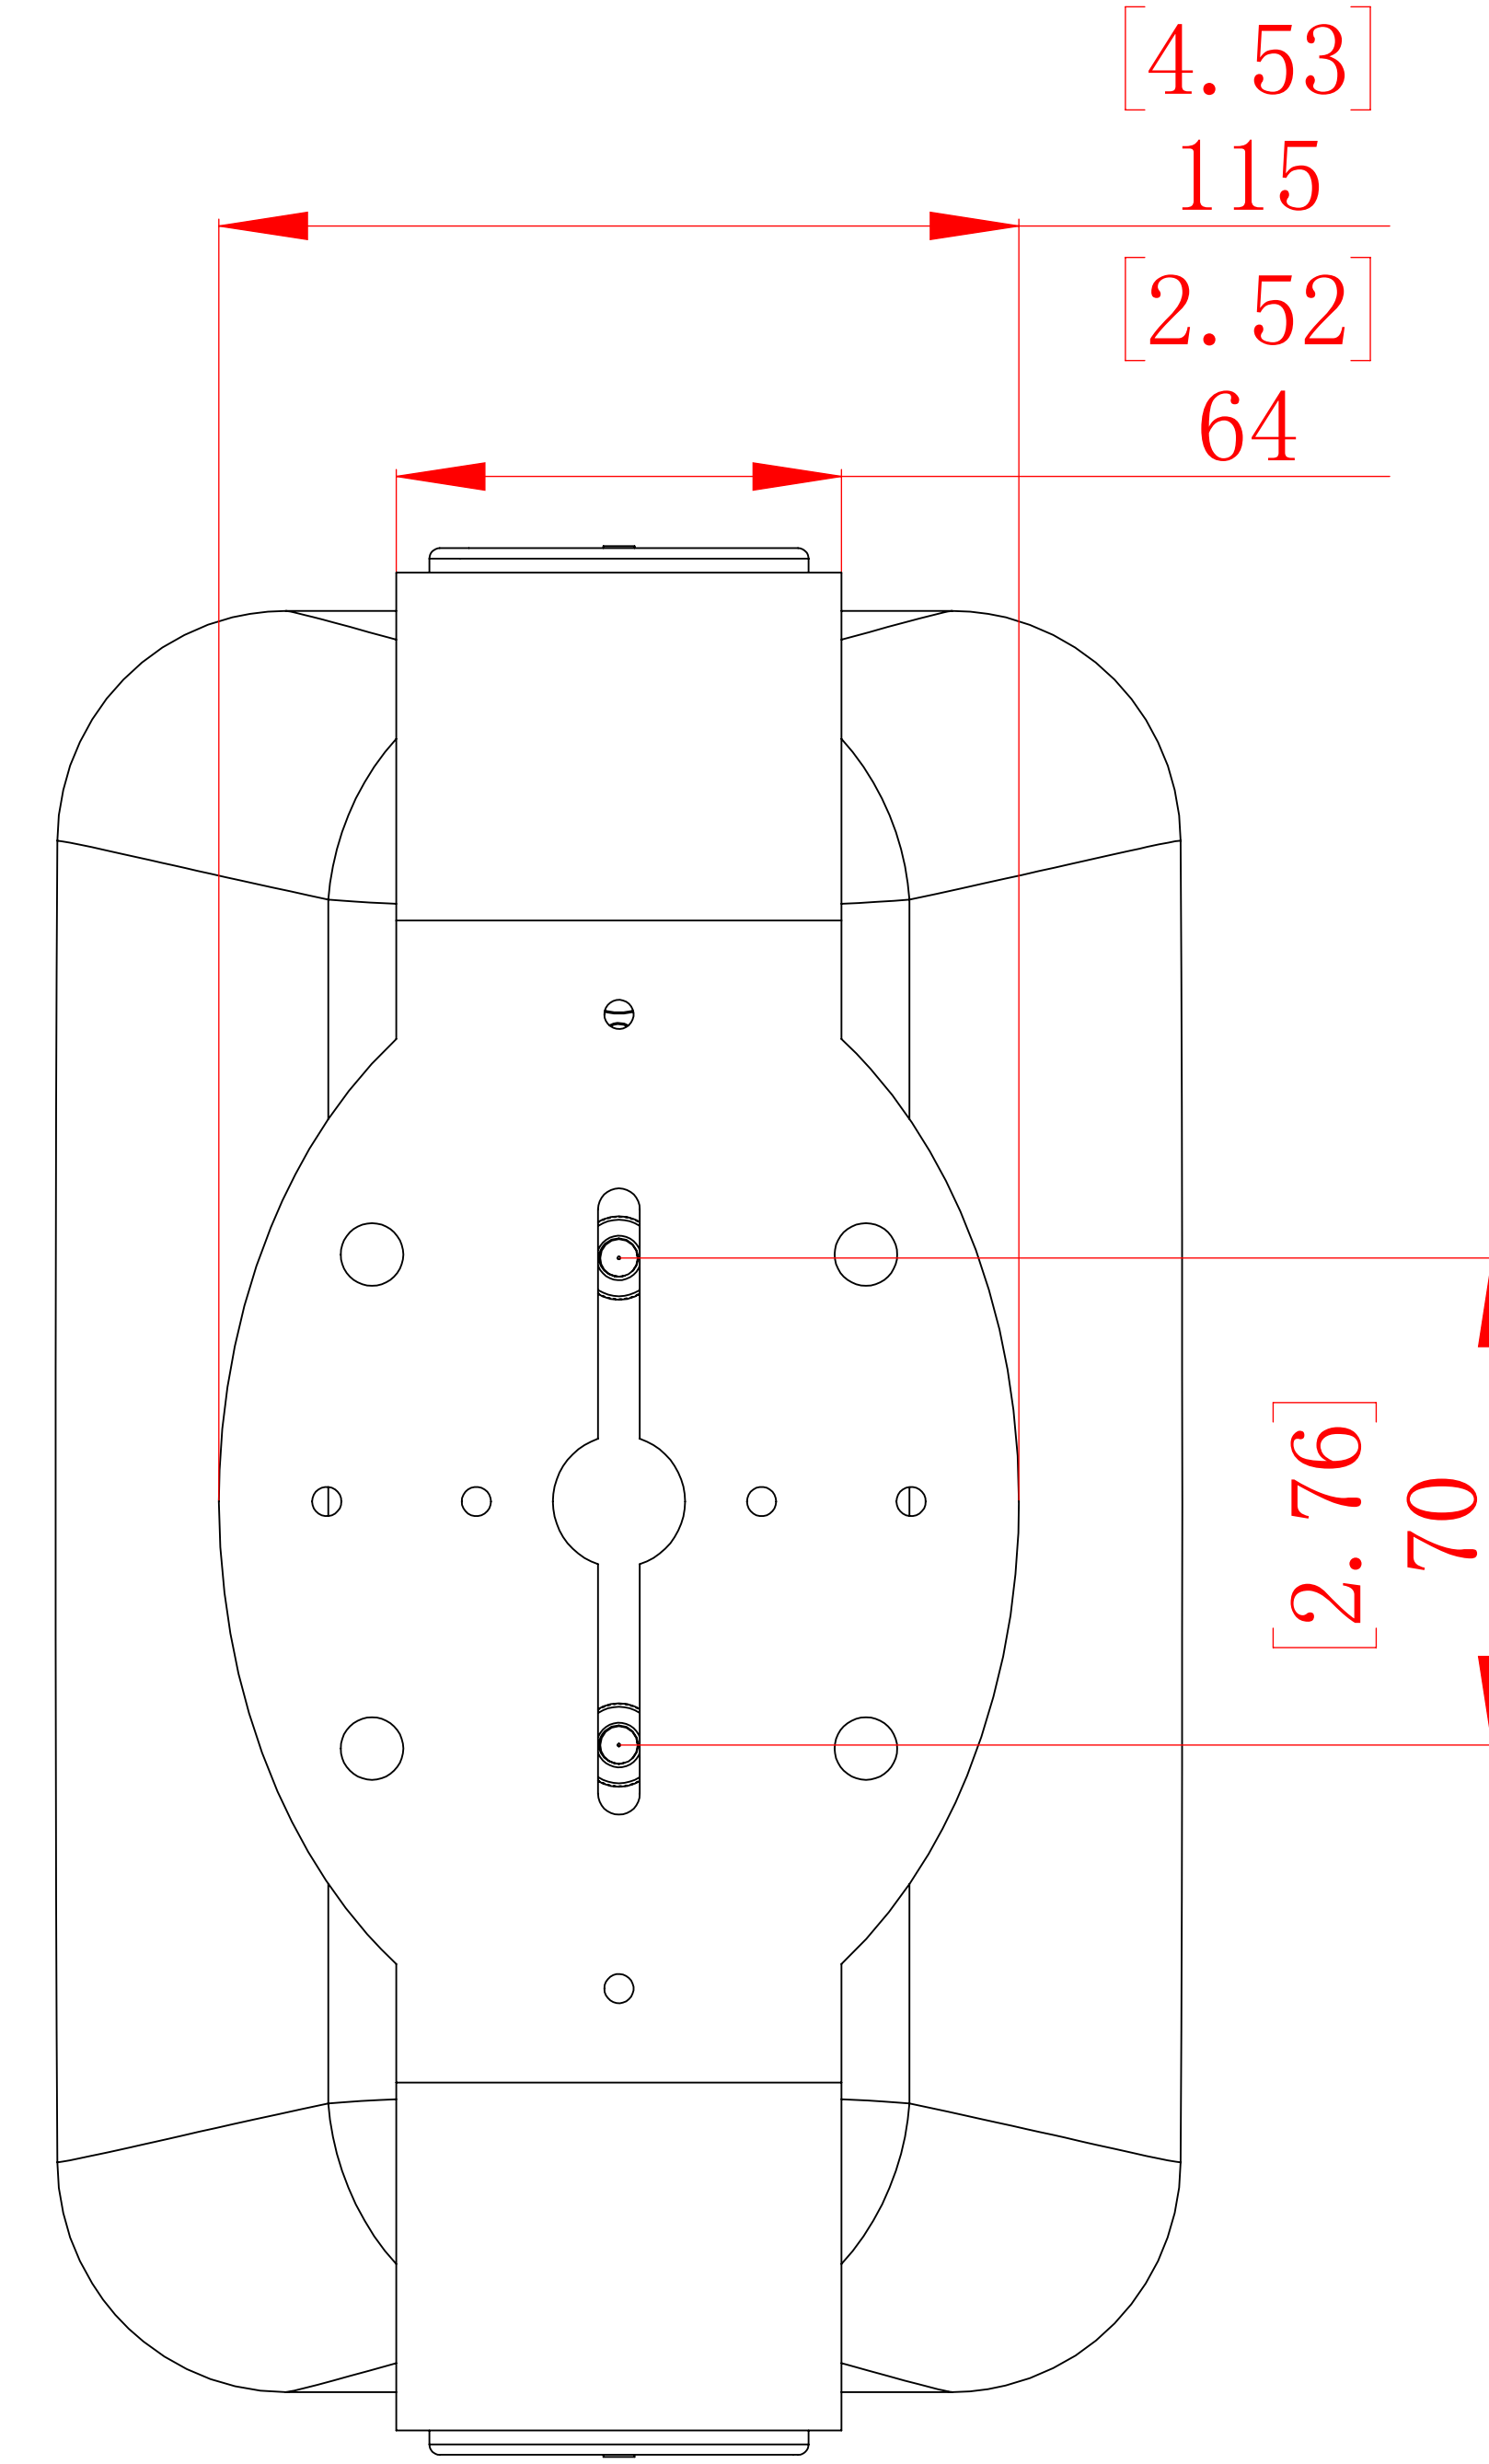

FRONT

LEFT

BACK

TOP

ISOMETRIC

SONANCE 991 Calle Amanecer
 San Clemente, California 92673 USA.
 949 492-7777
 www.sonance.com

MX56 SPEAKER

SCALE: 1 : 1

DRAWN BY: Roy

DRWN - PART NUMBER

REV.

SHEET: 01

RELEASED ON: