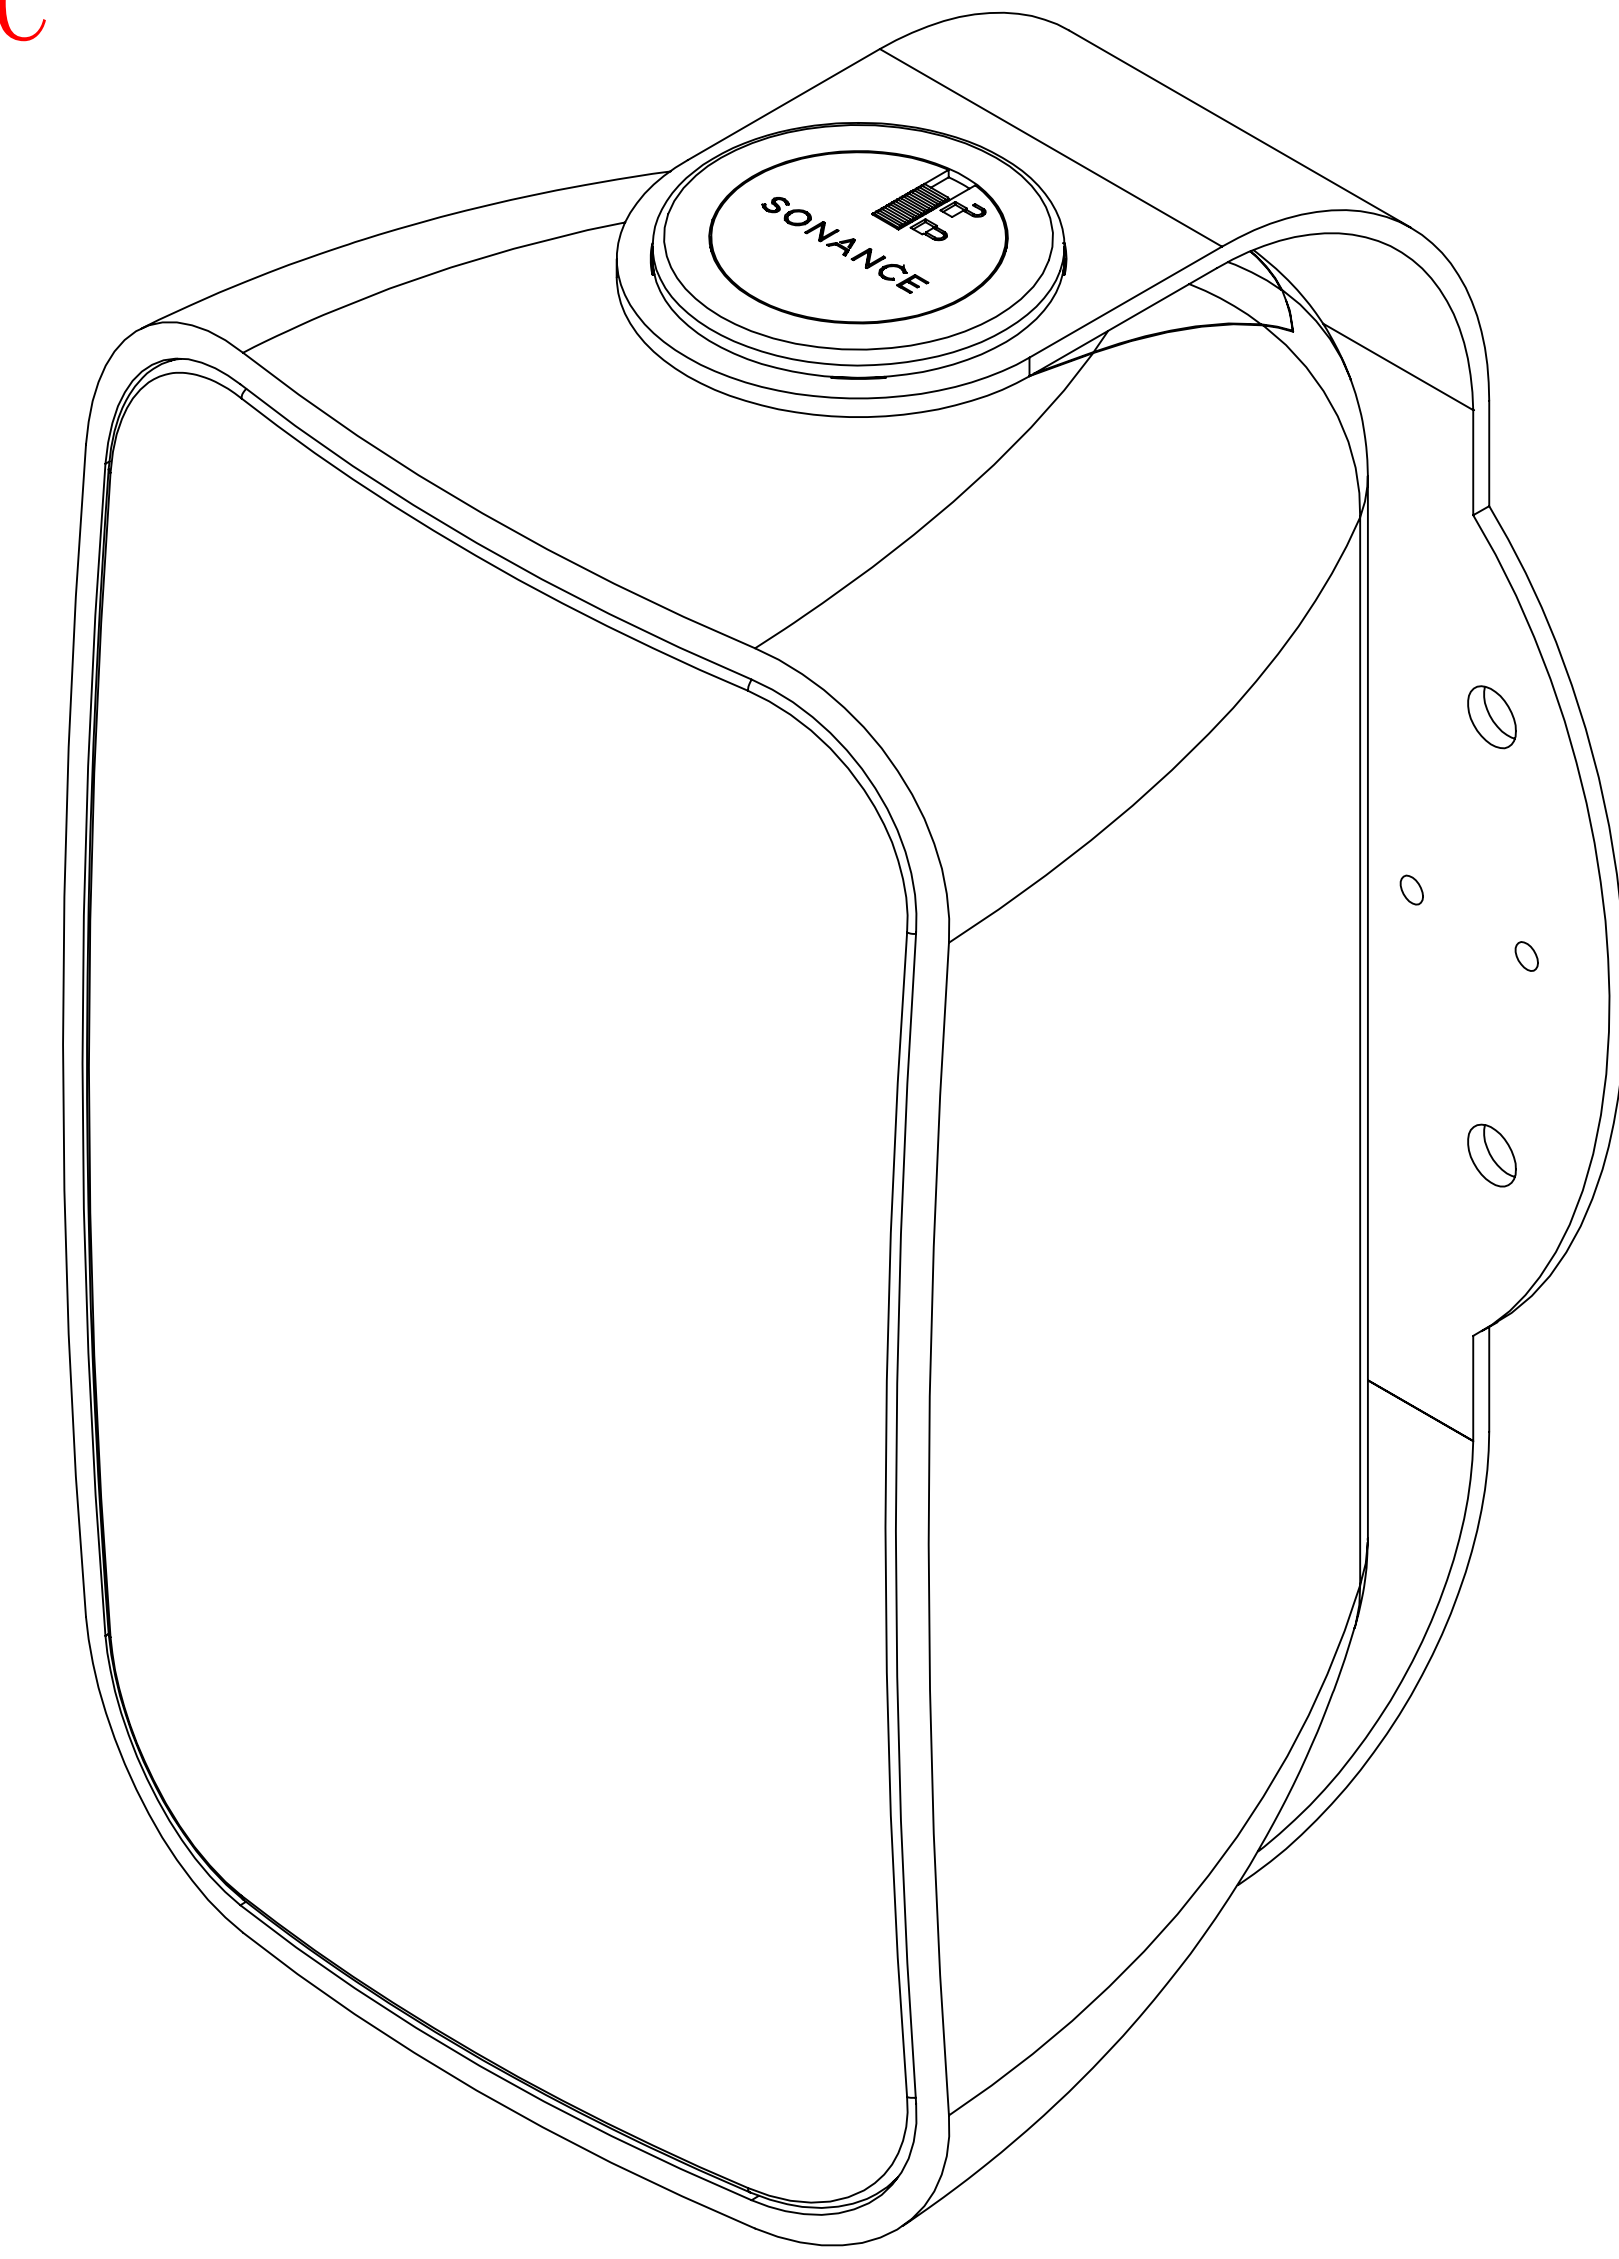

FRONT

LEFT

BACK

TOP

ISOMETRIC

SONANCE 991 Calle Amanecer
 San Clemente, California 92673 USA.
 949 492-7777
 www.sonance.com

MX56 SPEAKER

SCALE: 1 : 1

DRAWN BY: Roy

DRWN - PART NUMBER

REV.

SHEET: 01

RELEASED ON: