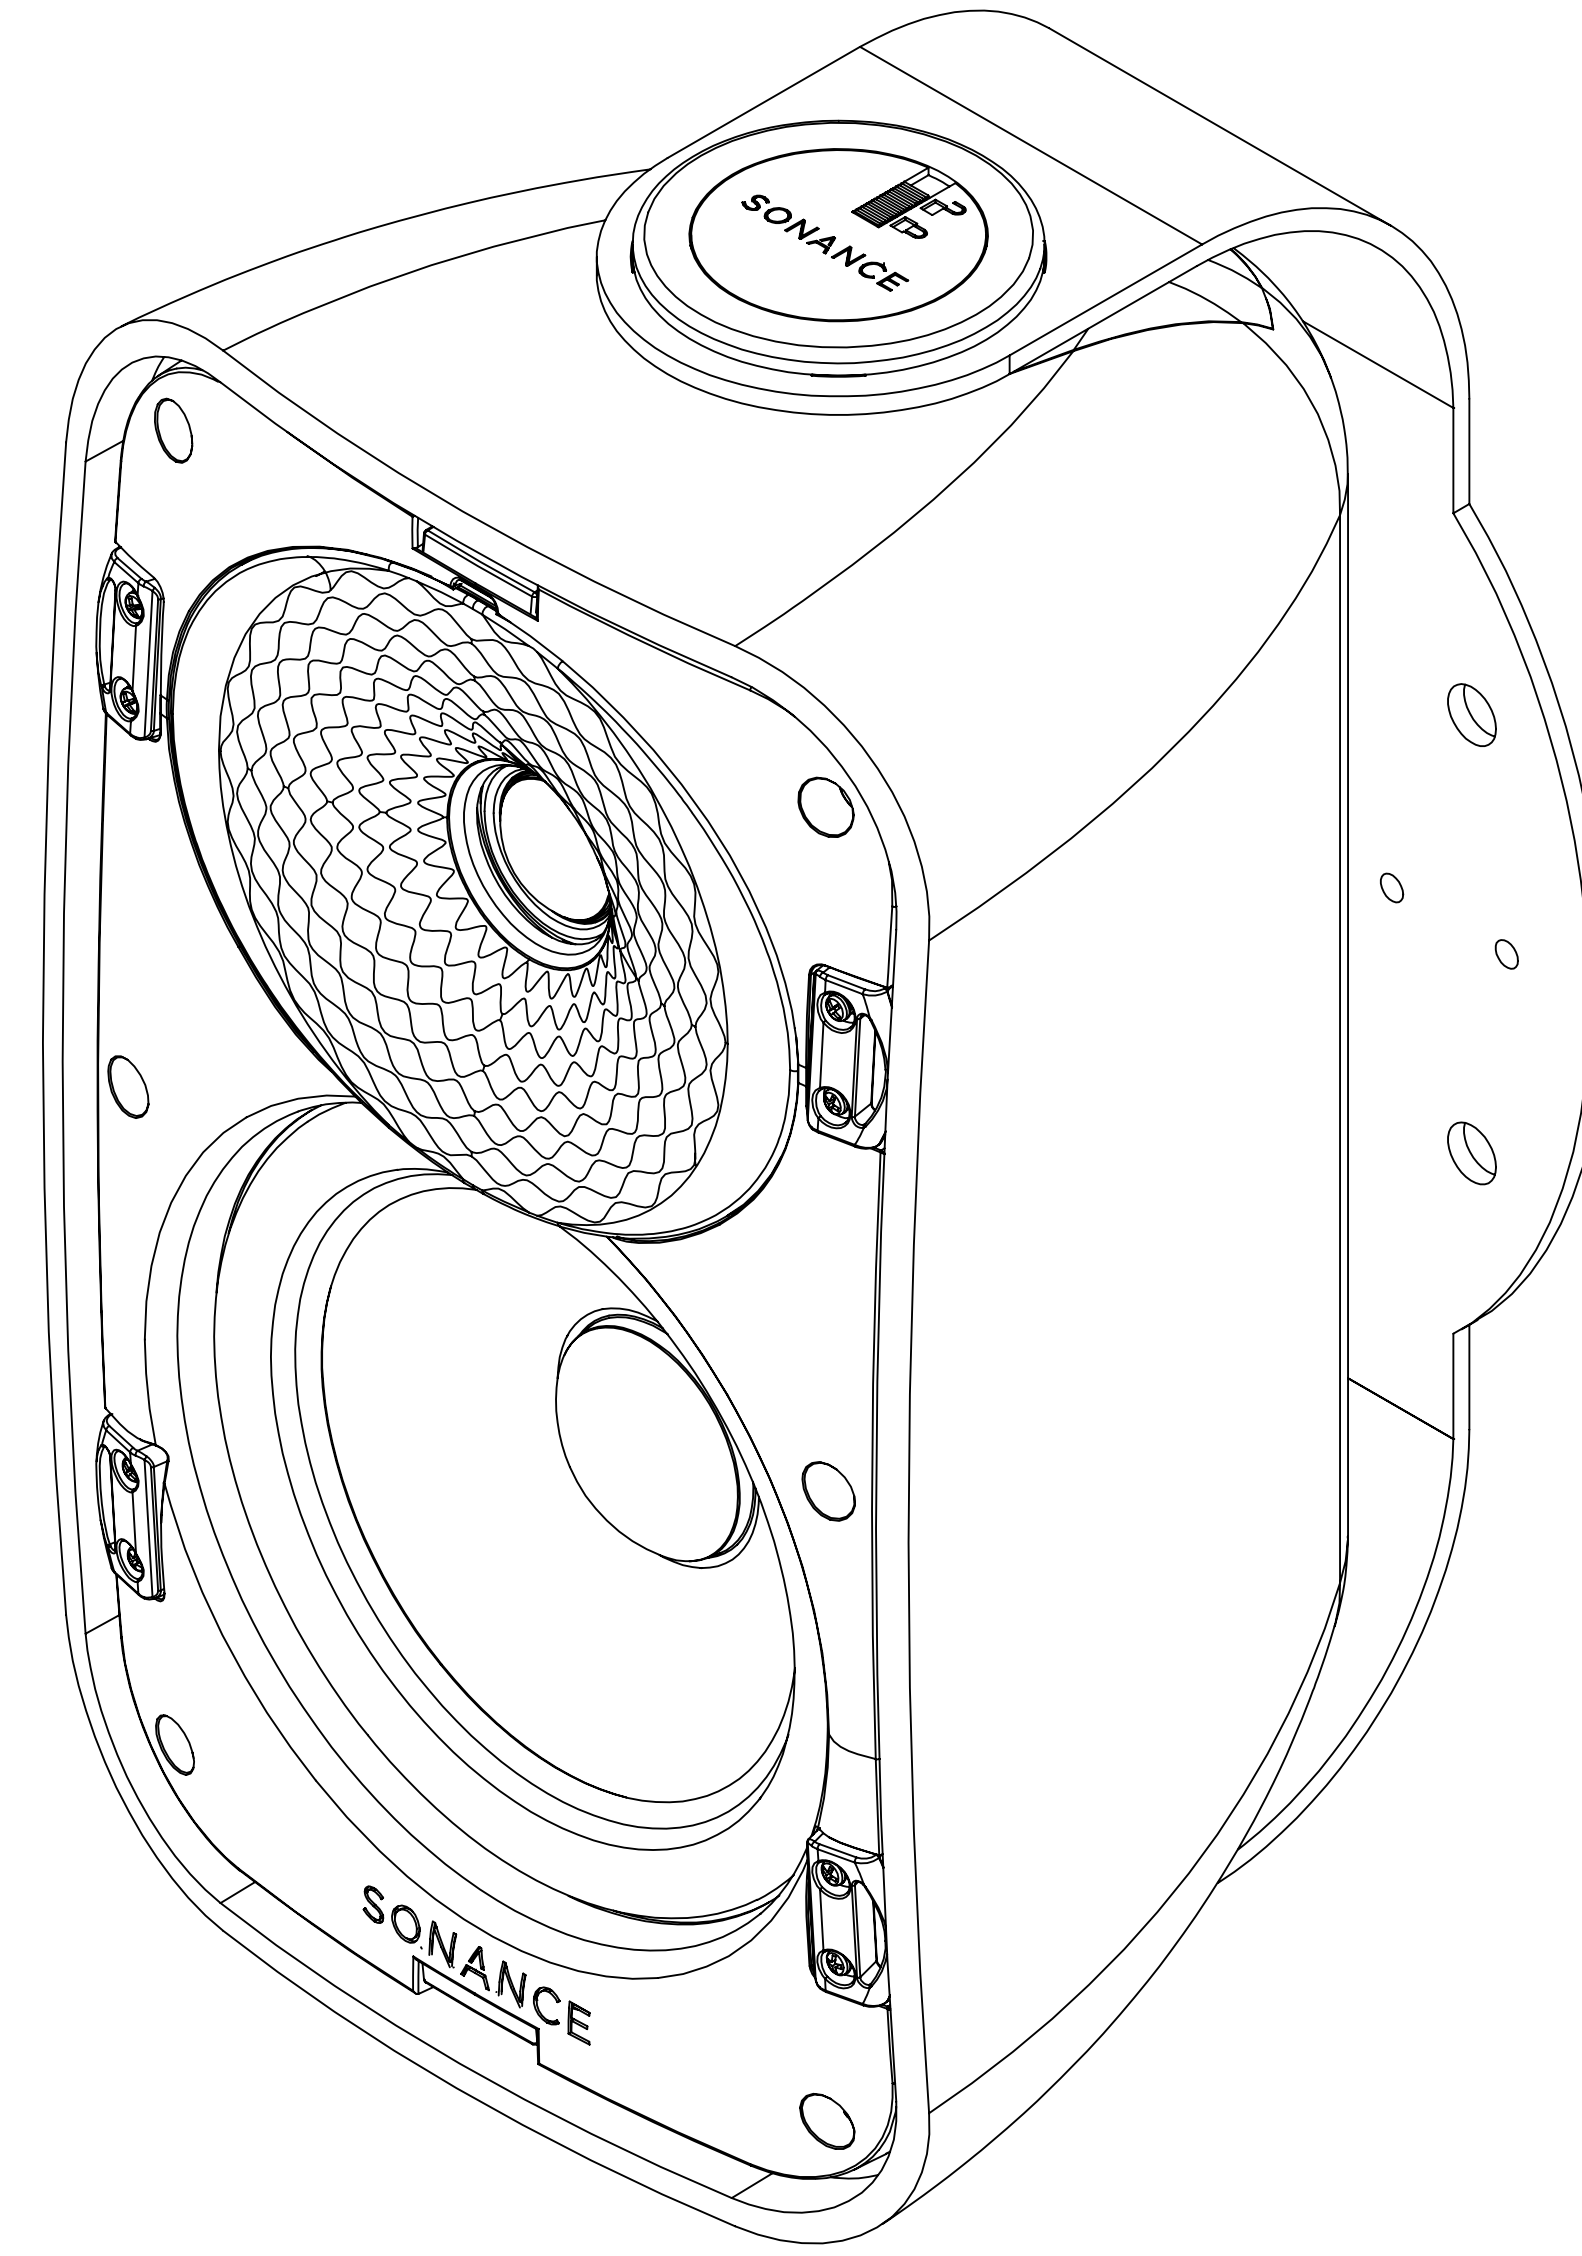

FRONT

LEFT

BACK

TOP

ISOMETRIC

SONANCE 991 Calle Amanecer
 San Clemente, California 92673 USA.
 949 492-7777
 www.sonance.com

MX56 SPEAKER

SCALE: 1 : 1

DRAWN BY: Roy

DRWN - PART NUMBER

REV.

SHEET: 01

RELEASED ON: