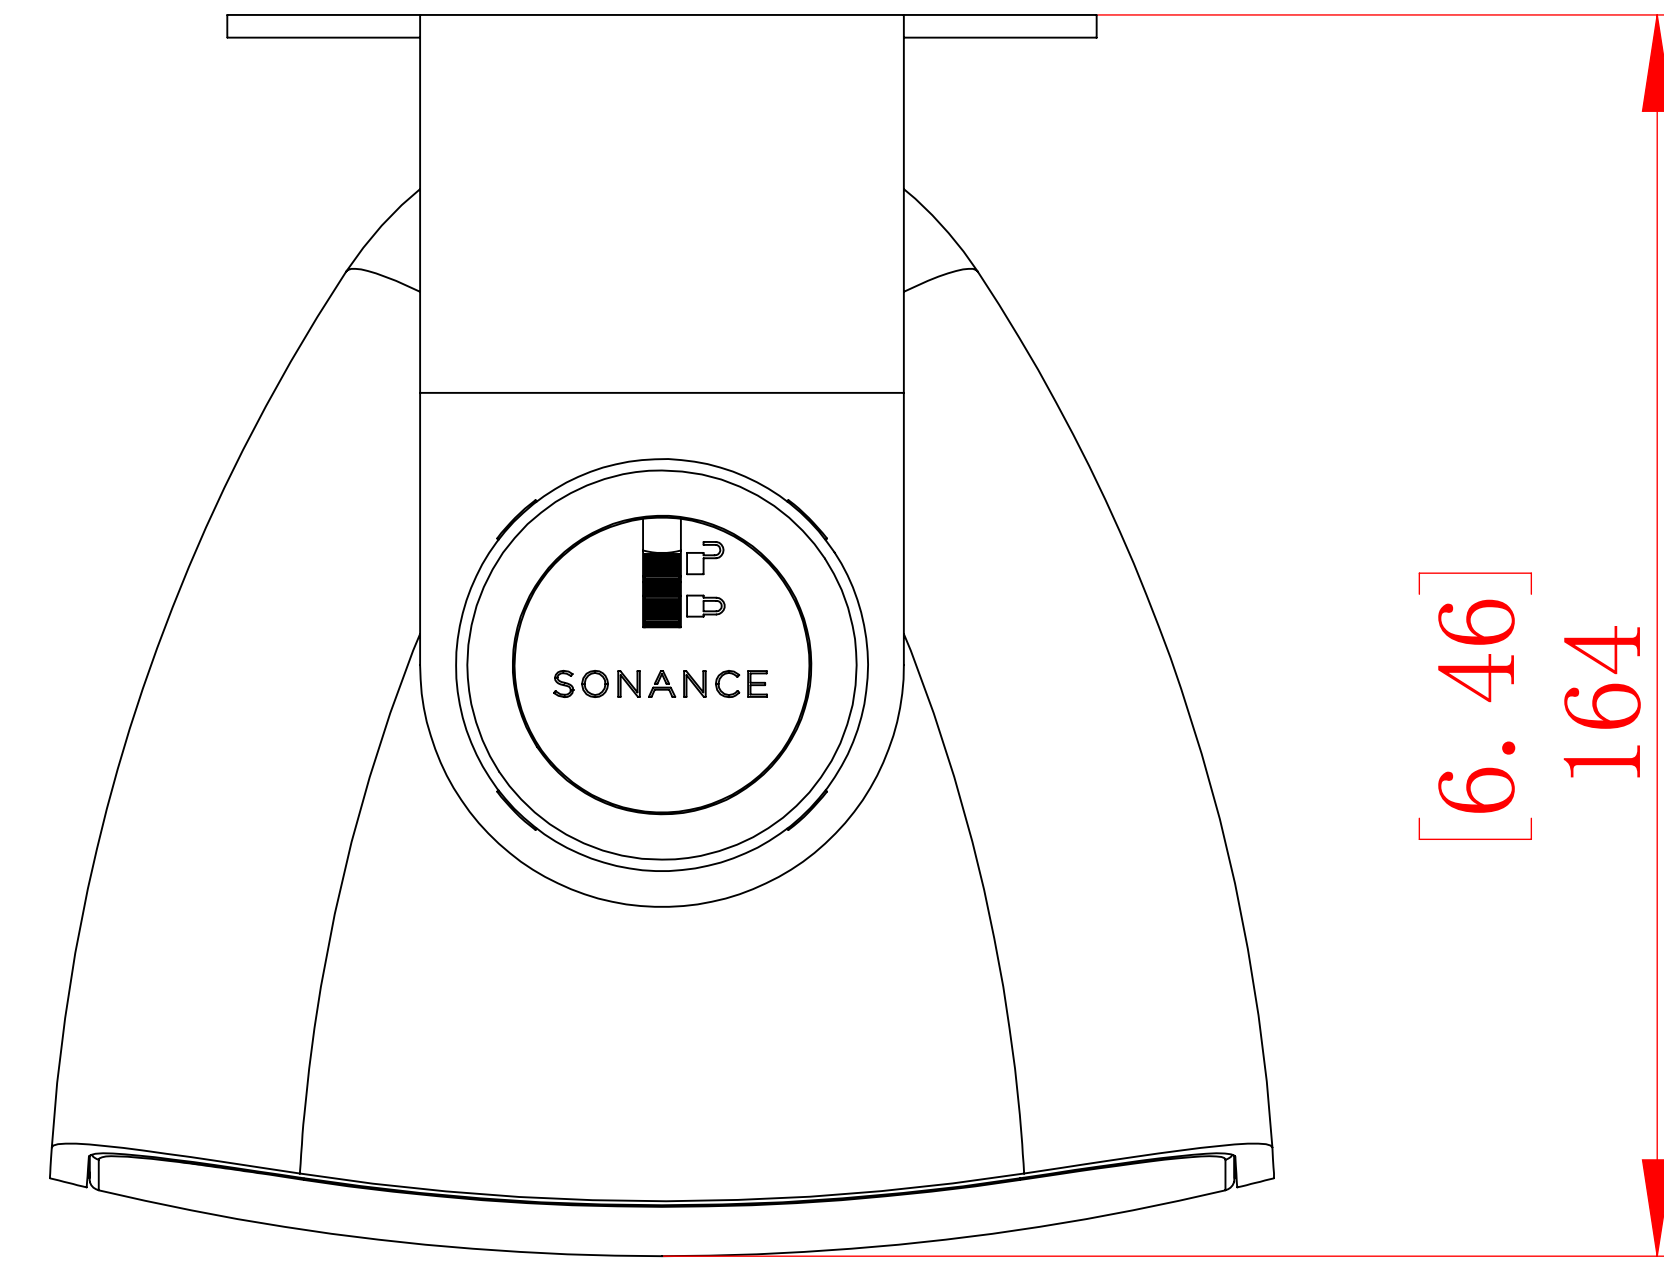

FRONT

LEFT

BACK

TOP

ISOMETRIC

SONANCE 991 Calle Amanecer
 San Clemente, California 92673 USA.
 949 492-7777
 www.sonance.com

MX56 SPEAKER

SCALE: 1 : 1

DRAWN BY: Roy

DRWN - PART NUMBER

REV.

SHEET: 01

RELEASED ON: