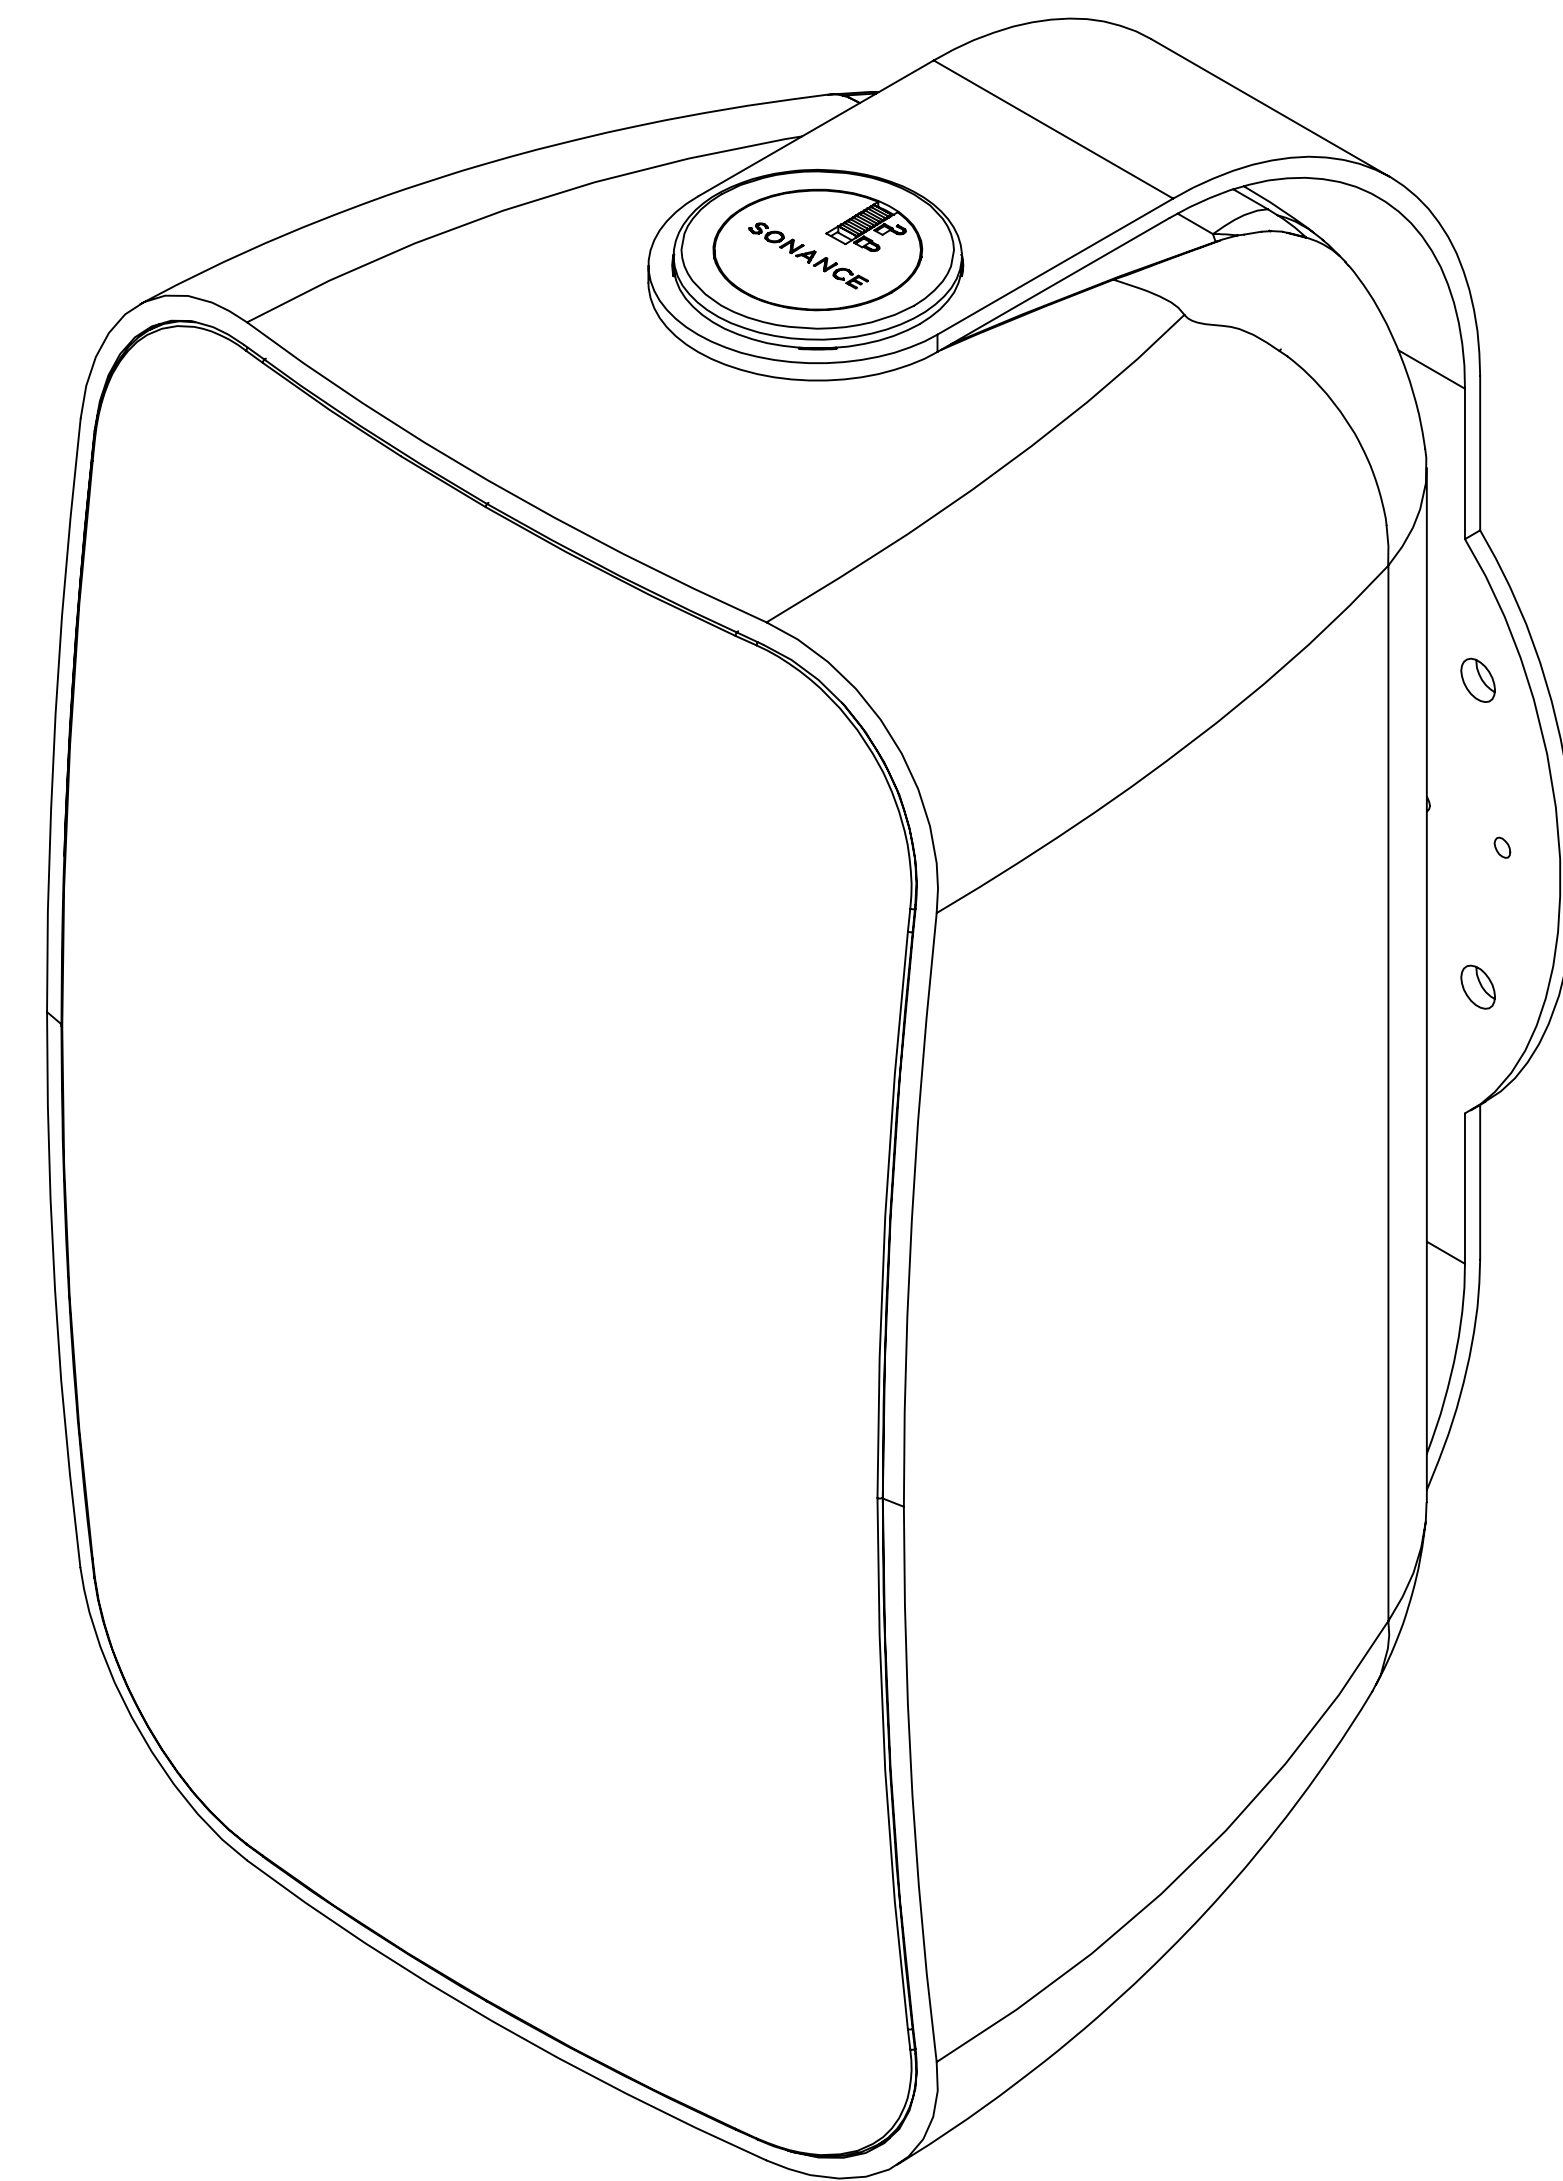

FRONT

LEFT

BACK

TOP

ISOMETRIC

SONANCE

991 Calle Amanecer  
San Clemente, California 92673 USA.  
949 492-7777  
www.sonance.com

MX86 SPEAKER

SCALE: 7 : 10

DRAWN BY: Roy

DRWN - PART NUMBER

REV.

SHEET: 01

RELEASED ON: