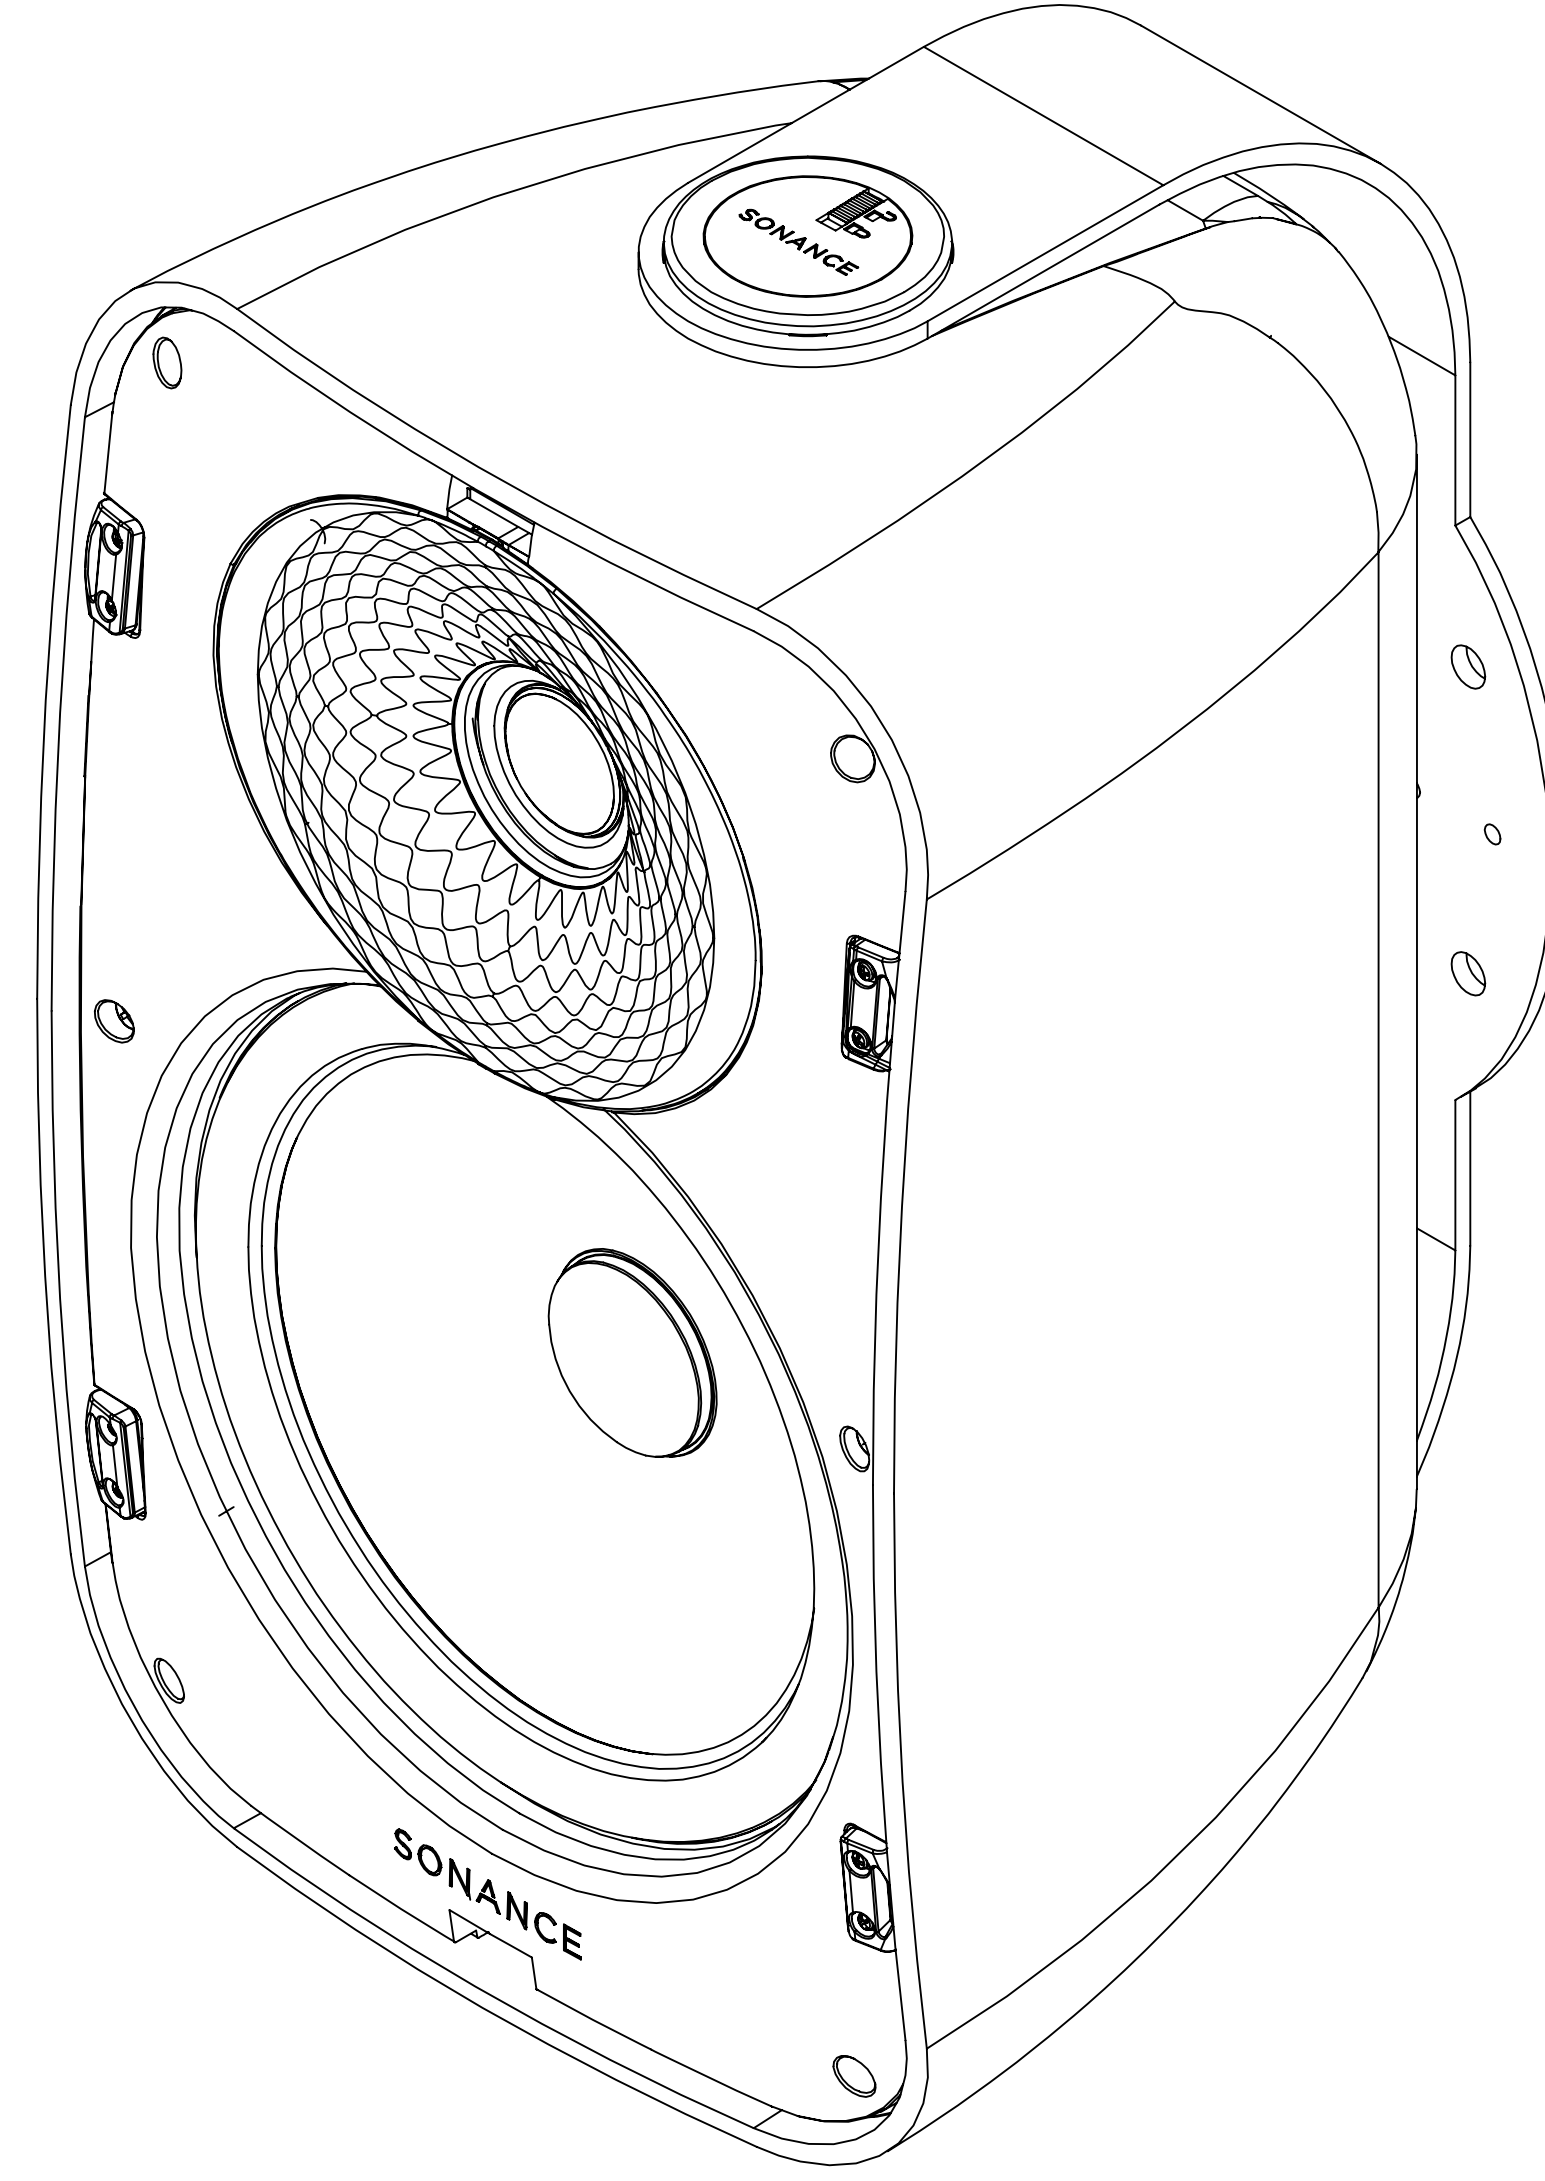

FRONT

LEFT

BACK

TOP

ISOMETRIC

SONANCE

991 Calle Amanecer  
San Clemente, California 92673 USA.  
949 492-7777  
www.sonance.com

MX86 SPEAKER

SCALE: 7 : 10

DRAWN BY: Roy

DRWN - PART NUMBER

REV.

SHEET: 01

RELEASED ON: