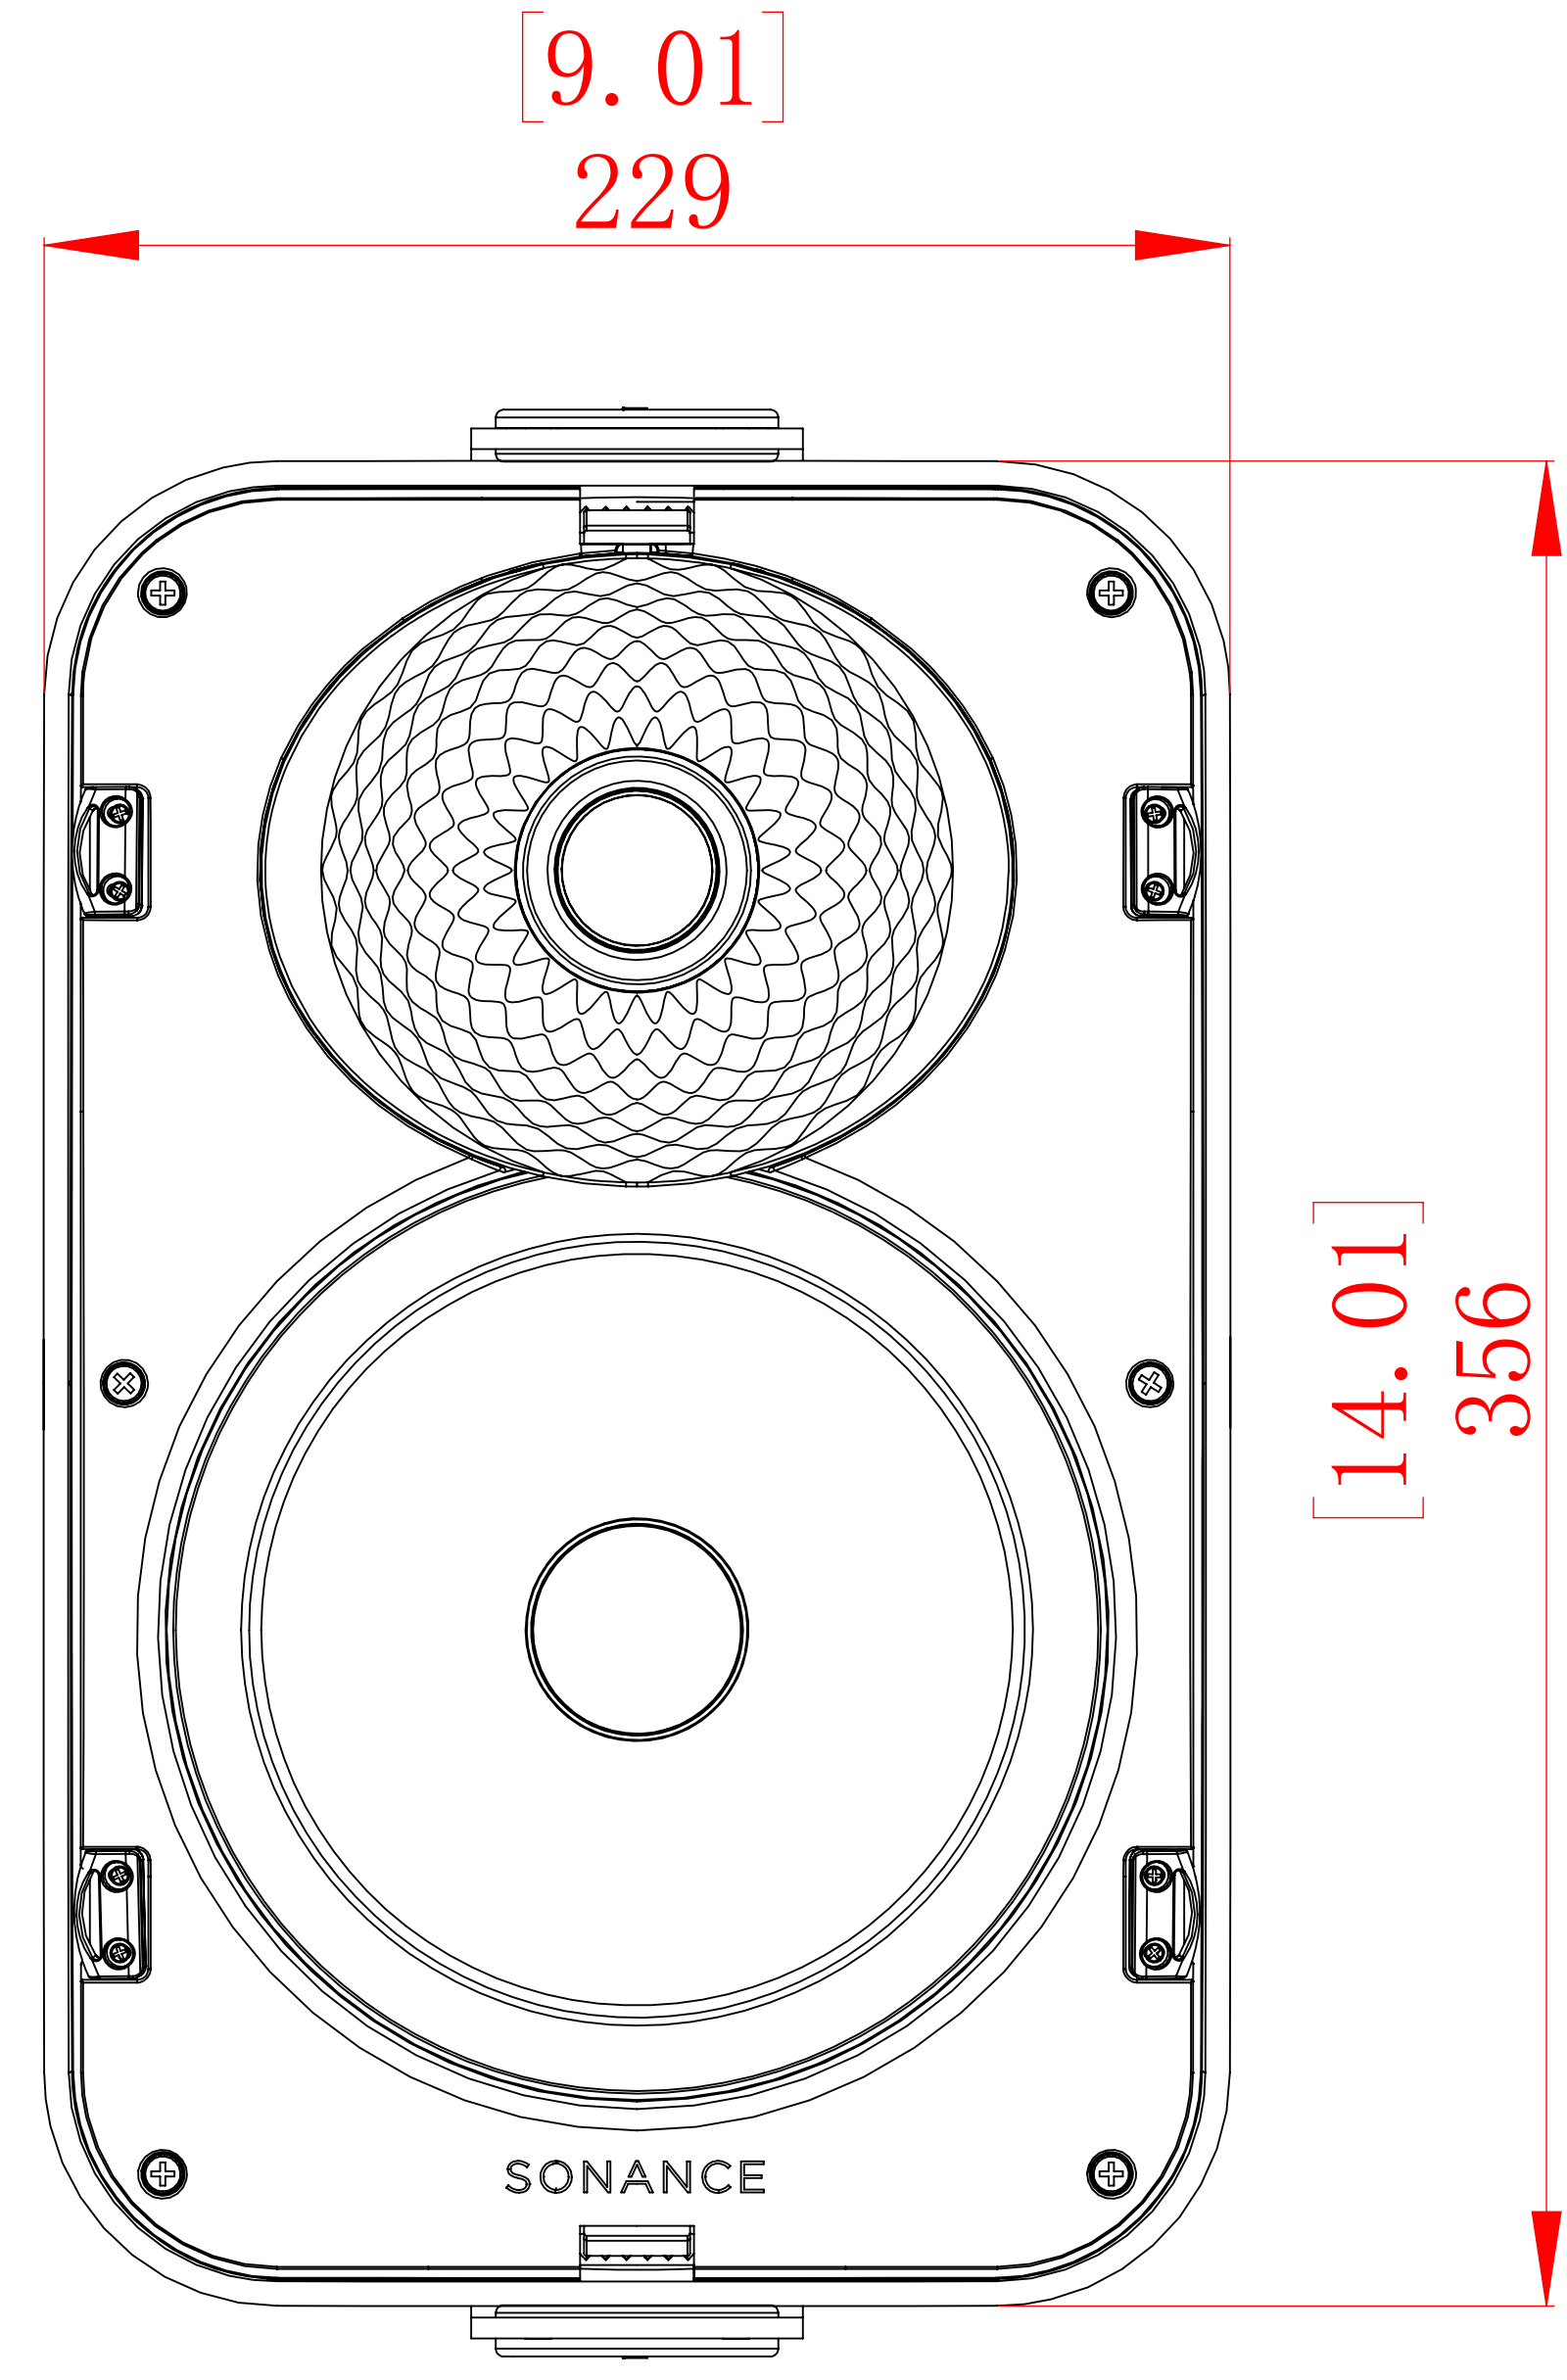

FRONT

LEFT

BACK

TOP

ISOMETRIC

SONANCE

991 Calle Amanecer  
San Clemente, California 92673 USA.  
949 492-7777  
www.sonance.com

MX86 SPEAKER

SCALE: 7 : 10

DRAWN BY: Roy

DRWN - PART NUMBER

REV.

SHEET: 01

RELEASED ON: