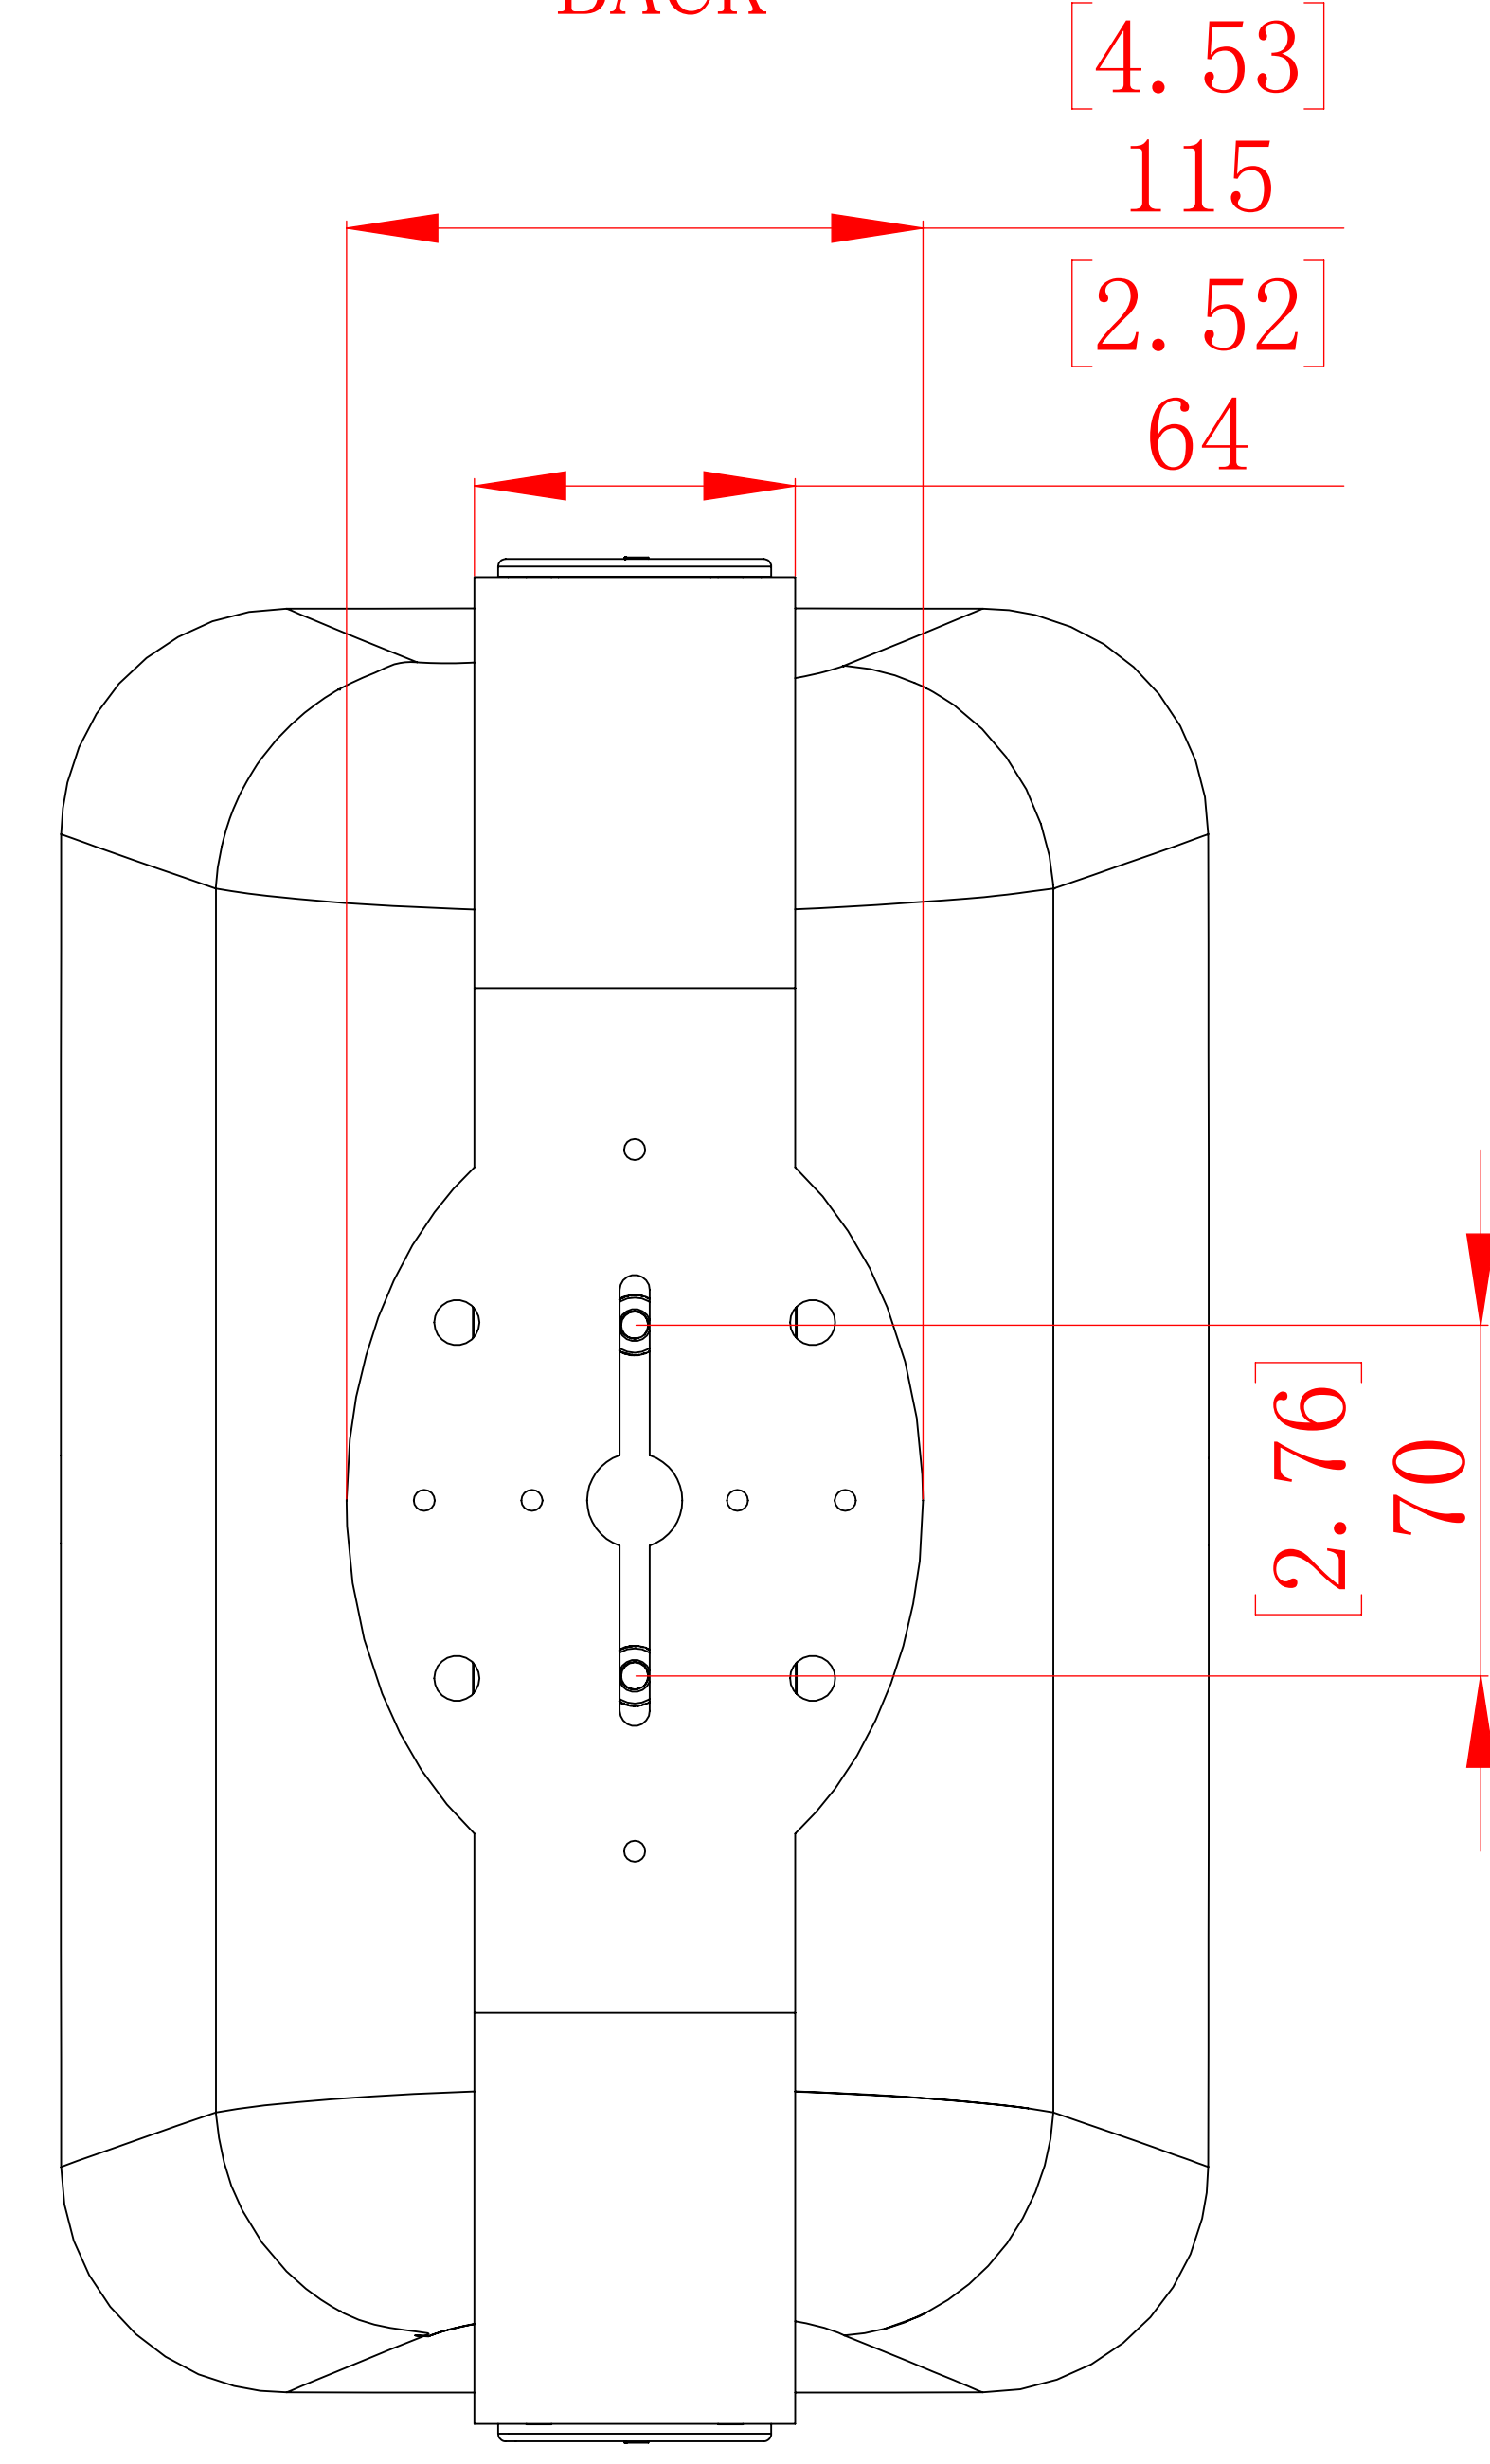

FRONT

LEFT

BACK

TOP

ISOMETRIC

SONANCE

991 Calle Amanecer  
San Clemente, California 92673 USA.  
949 492-7777  
www.sonance.com

MX86 SPEAKER

SCALE: 7 : 10

DRAWN BY: Roy

DRWN - PART NUMBER

REV.

SHEET: 01

RELEASED ON: