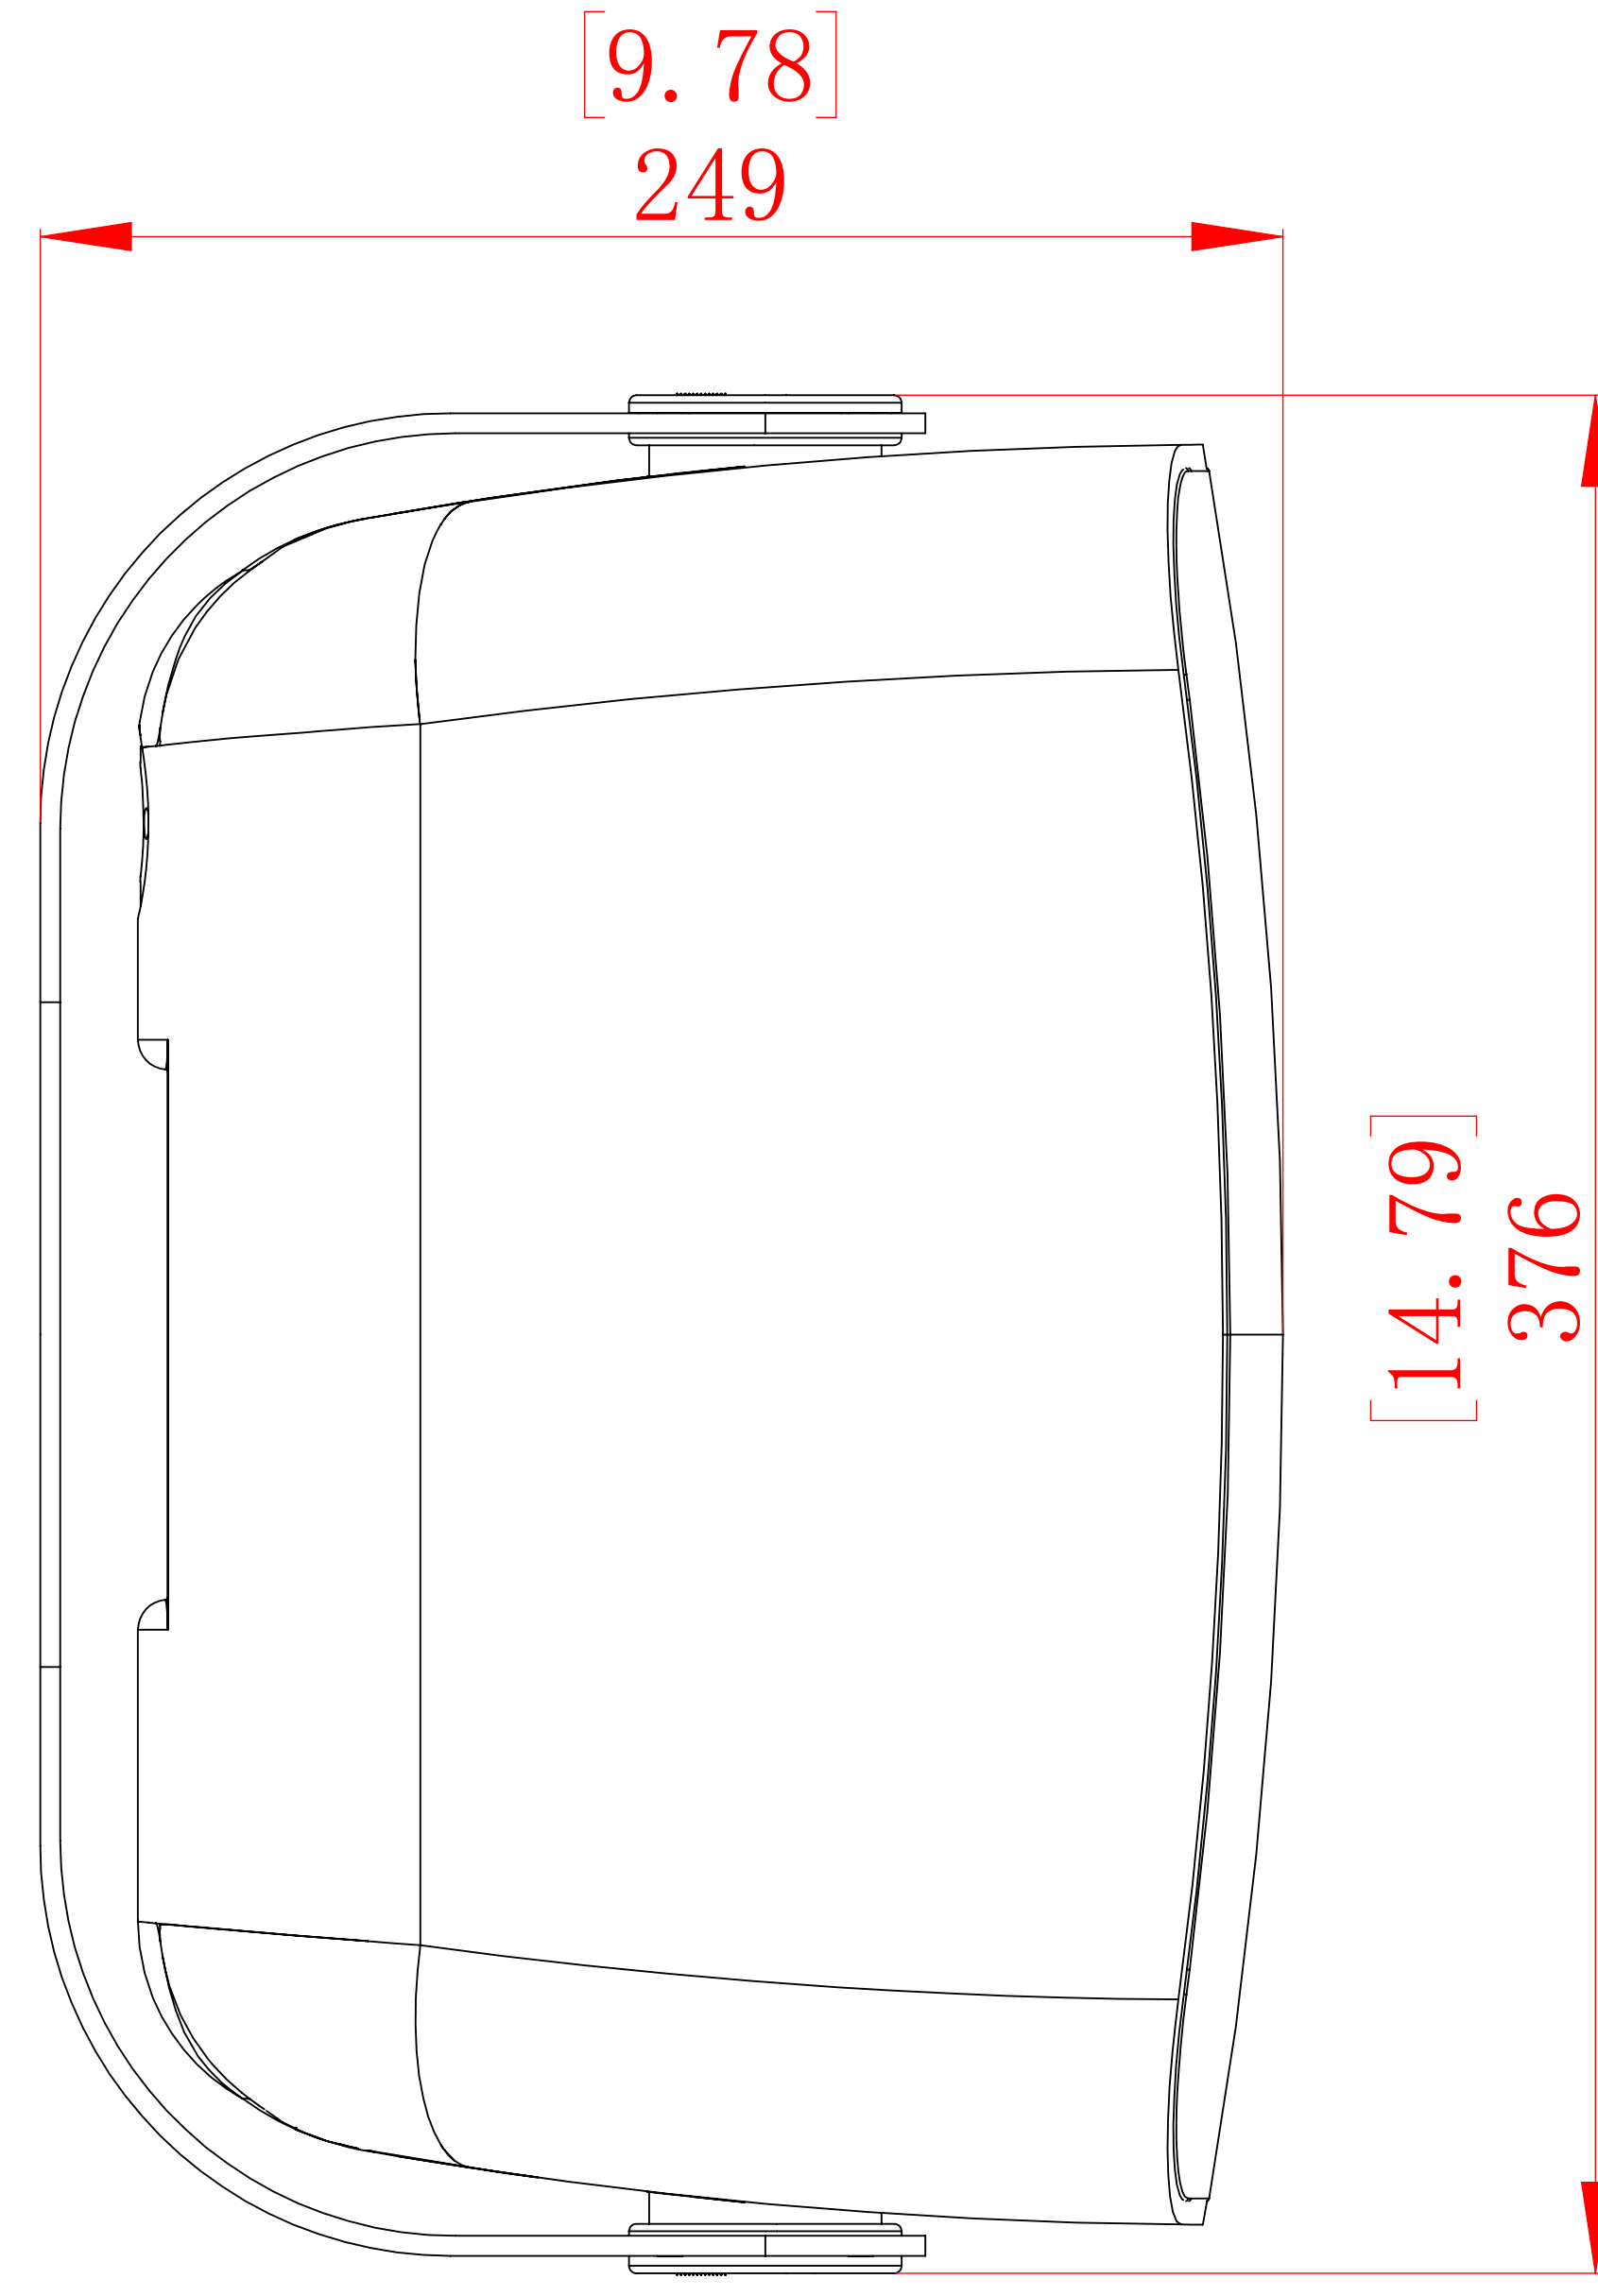

FRONT

LEFT

BACK

TOP

ISOMETRIC

SONANCE

991 Calle Amanecer  
San Clemente, California 92673 USA.  
949 492-7777  
www.sonance.com

MX86 SPEAKER

SCALE: 7 : 10

DRAWN BY: Roy

DRWN - PART NUMBER

REV.

SHEET: 01

RELEASED ON: