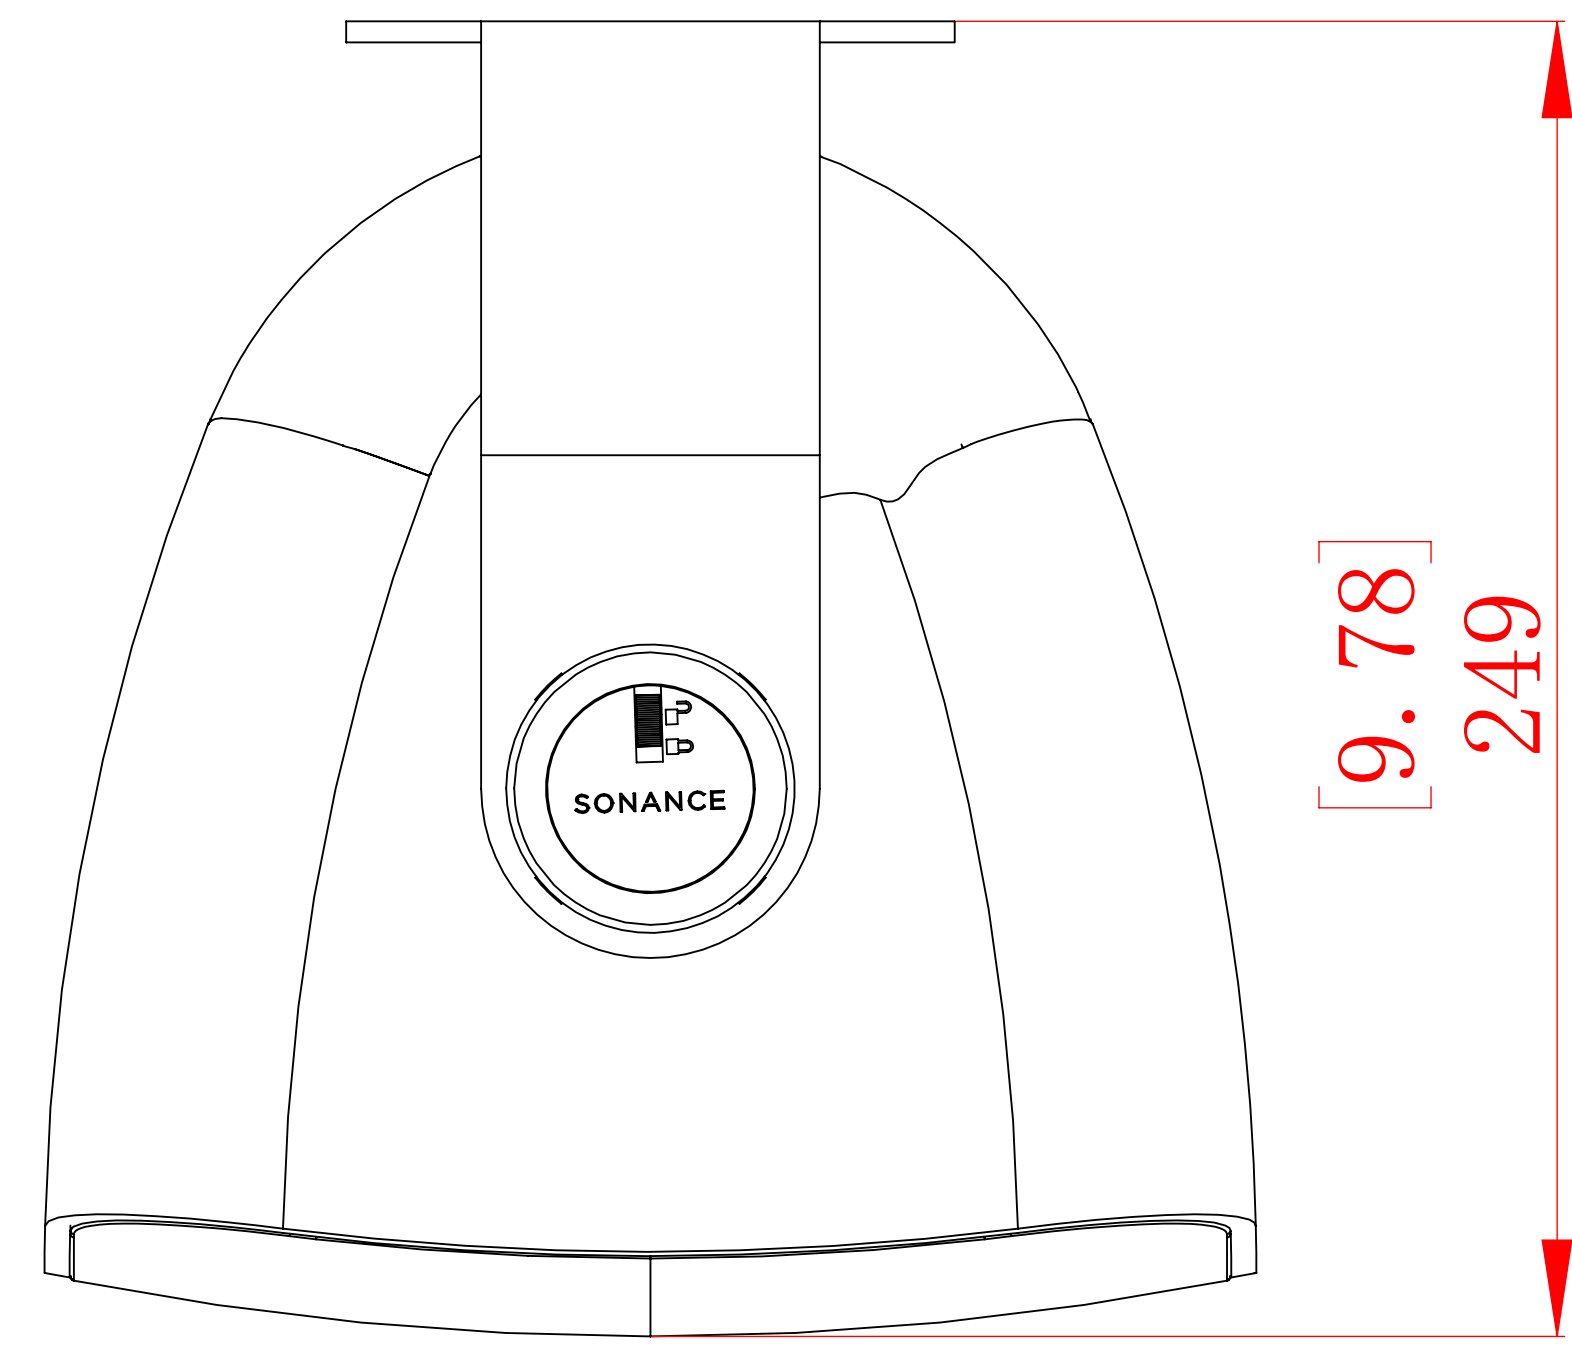

FRONT

LEFT

BACK

TOP

ISOMETRIC

SONANCE

991 Calle Amanecer  
San Clemente, California 92673 USA.  
949 492-7777  
www.sonance.com

MX86 SPEAKER

SCALE: 7 : 10

DRAWN BY: Roy

DRWN - PART NUMBER

REV.

SHEET: 01

RELEASED ON: